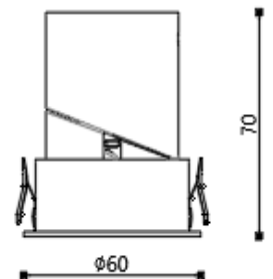

Product Description

yomax recessed spot light series are popular for its different installation ways: fixed or adjustable, trim or trimless, for direct lighting or wall washing. With the feature of dark light reflector, yomax provides a high level of comfortable visual and optimum light output ratio. Different optical Lens with beam angle 15°/24°/36° is available for various occasions, and special asymmetric wall washer lens are also available for wall washer and vertical surface illumination. Mounted accessories can be ordered separately for different application requirements or easy replacement.

Product Specification

Luminaire Wattage	7W
Luminaire Color	■ White □ Black
Light Source	Honour HRA0607
Color Temperature	2700K/3000K/4000K/5000K
Color Rendering Index	Ra≥95
Beam Angle	15°/24°/36°
Luminous Flux	464lm at 3000K
cut-out	φ55
Driver	LS-8-150 SI ECO
Power Factor (PF)	≥0.50
Input	AC220-240V 50-60Hz
Output	DC36V 150mA
Class	Class II
IP Degree	IP20
Adaptor	/
Inner Box	10X10X7cm
Carton Size	42X32X30cm
QTY/CTN	48PCS/CTN
Net Weight	0.19KG/PCS

Model No.

DSB2307-C

CONTACT US FOR MORE DETAILS

[WebLink](#)