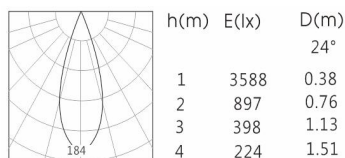

## Product Specification

Luminaire Wattage	8W
Luminaire Color	■ White □ Black
Light Source	Honourtek HRA0607
Color Temperature	2700K/3000K/4000K/5000K
Color Rendering Index	Ra≥95
Beam Angle	15°/24°/36°/50°
Luminous Flux	664lm at 2700K
cut-out	φ62
Driver	LS-8-200 SI ECO
Power Factor (PF)	≥0.50
Input	AC220-240V 50-60Hz
Output	DC200mA 36V
Class	Class II
IP Degree	IP20
Adaptor	/
Inner Box	10X10X7cm
Carton Size	42X32X30cm
QTY/CTN	48PCS/CTN
Net Weight	0.18KG/PCS

## Light Distribution

3000K 15°

3000K 24°

3000K 36°

3000K 50°