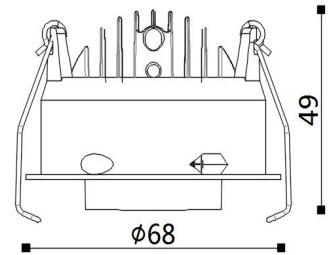

Product Description

Yoda recessed spot light series are popular for its modular design and its different installation ways: fixed or adjustable, trim or trimless, for direct lighting or wall washing. With the feature of dark light reflector, Yoda provides a high level of comfortable visual and optimum light output ratio. Different optical design are available for various occasions, including diffuser for general lighting, optical lens with narrow beam angle 4°/6°/8° & common beam angle 15°/24°/36°/50°, special asymmetric wall washer lens for wall washer, and zoomable option. Mounted accessories can be ordered separately for different application requirements or easy replacement.

Product Specification

Luminaire Wattage	8W
Luminaire Color	■ White □ Black
Light Source	Honourtek HRA0607
Color Temperature	2700K/3000K/4000K/5000K
Color Rendering Index	Ra≥95
Beam Angle	15°/24°/36°/50°
Luminous Flux	664lm at 2700K
cut-out	φ62
Driver	LS-8-200 SI ECO
Power Factor (PF)	≥0.50
Input	AC220-240V 50-60Hz
Output	DC200mA 36V
Class	Class II
IP Degree	IP20
Adaptor	/
Inner Box	10X10X7cm
Carton Size	42X32X30cm
QTY/CTN	48PCS/CTN
Net Weight	0.18KG/PCS

Model No.

DSD2008-C

CONTACT US FOR MORE DETAILS

[Weblink](#)