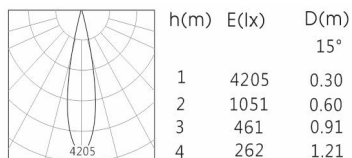

Light Distribution

3000K 15°