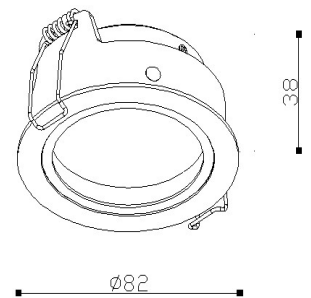

Product Description

Yoda recessed spot light series are popular for its modular design and its different installation ways: fixed or adjustable, trim or trimless, for direct lighting or wall washing. With the feature of dark light reflector, Yoda provides a high level of comfortable visual and optimum light output ratio. Different optical design are available for various occasions, including diffuser for general lighting, optical lens with narrow beam angle 4°/6°/8° & common beam angle 15°/24°/36°/50°, special asymmetric wall washer lens for wall washer, and zoomable option. Mounted accessories can be ordered separately for different application requirements or easy replacement.

Product Specification

Luminaire Wattage	6W
Luminaire Color	☐ White ☒ Black
Light Source	Osram
Color Temperature	2700K/3000K/4000K/5000K
Color Rendering Index	Ra≥90
Beam Angle	80°
Luminous Flux	424lm at 3000K
cut-out	∅75
Driver	LS-8-150 SI1
Power Factor (PF)	≥0.50
Input	AC220-240V 50-60Hz
Output	DC150mA 36V
Class	Class II
IP Degree	IP20
Inner Box	13X13X8cm
Carton Size	41X28X26cm
QTY/CTN	18PCS/CTN
Net Weight	0.16KG/PCS
LED POWER SUPPLIES	Triac\0-10V\Dali
Optional Accessories	Honeycomb\Woven Glass\Combed Glass

Model No.

DSF2206-C

CONTACT US FOR MORE DETAILS

[WebLink](#)

CCC CE RoHS