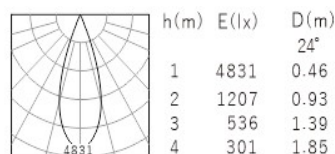

Product Description

Yoda recessed spot light series are popular for its modular design and its different installation ways: fixed or adjustable, trim or trimless, for direct lighting or wall washing. With the feature of dark light reflector, Yoda provides a high level of comfortable visual and optimum light output ratio. Different optical design are available for various occasions, including diffuser for general lighting, optical lens with narrow beam angle 4°/6°/8° & common beam angle 15°/24°/36°/50°, special asymmetric wall washer lens for wall washer, and zoomable option. Mounted accessories can be ordered separately for different application requirements or easy replacement.

Product Specification

Luminaire Wattage	15W
Luminaire Color	☐ White ☒ Black
Light Source	HonourTEK HRB0610
Color Temperature	2700K/3000K/4000K/5000K
Color Rendering Index	Ra≥95
Beam Angle	15°/24°/36°/50°
Luminous Flux	1038lm at 3000K
cut-out	∅75
Driver	LS-12-350 SI3
Power Factor (PF)	≥0.50
Input	AC220-240V 50-60Hz
Output	DC350mA 36V
Class	Class II
IP Degree	IP20
Inner Box	11X11X14cm
Carton Size	41X28X26cm
QTY/CTN	18PCS/CTN
Net Weight	0.36KG/PCS
LED POWER SUPPLIES	Triac\0-10V\Dali
Optional Accessories	Honeycomb\Woven Glass\Combed Glass

Model No.

DSK2215-N

CONTACT US FOR MORE DETAILS

[Weblink](#)

Light Distribution

3000K 15°

3000K 24°

3000K 36°

3000K 50°