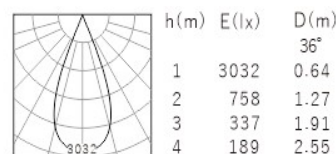

Product Description

Yoda recessed spot light series are popular for its modular design and its different installation ways: fixed or adjustable, trim or trimless, for direct lighting or wall washing. With the feature of dark light reflector, Yoda provides a high level of comfortable visual and optimum light output ratio. Different optical design are available for various occasions, including diffuser for general lighting, optical lens with narrow beam angle 4°/6°/8° & common beam angle 15°/24°/36°/50°, special asymmetric wall washer lens for wall washer, and zoomable option. Mounted accessories can be ordered separately for different application requirements or easy replacement.

Product Specification

Luminaire Wattage	15W
Luminaire Color	☐ White ☒ Black
Light Source	HonourTEK HRB0610
Color Temperature	2700K/3000K/4000K/5000K
Color Rendering Index	Ra≥95
Beam Angle	15°/24°/36°/50°
Luminous Flux	1038lm at 3000K
cut-out	∅75
Driver	LS-12-350 SI3
Power Factor (PF)	≥0.50
Input	AC220-240V 50-60Hz
Output	DC350mA 36V
Class	Class II
IP Degree	IP20
Inner Box	11X11X14cm
Carton Size	41X28X26cm
QTY/CTN	18PCS/CTN
Net Weight	0.36KG/PCS
LED POWER SUPPLIES	Triac\0-10V\Dali
Optional Accessories	Honeycomb\Woven Glass\Combed Glass

Model No.

DSK2215-N

CONTACT US FOR MORE DETAILS

[Weblink](#)

Light Distribution

3000K 15°

3000K 24°

3000K 36°

3000K 50°