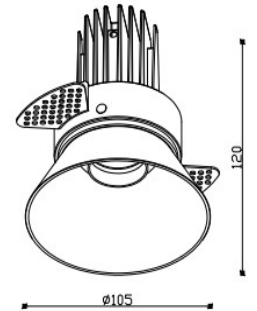

Product Description

Yoda recessed spot light series are popular for its modular design and its different installation ways: fixed or adjustable, trim or trimless, for direct lighting or wall washing. With the feature of dark light reflector, Yoda provides a high level of comfortable visual and optimum light output ratio. Different optical design are available for various occasions, including diffuser for general lighting, optical lens with narrow beam angle 4°/6°/8° & common beam angle 15°/24°/36°/50°, special asymmetric wall washer lens for wall washer, and zoomable option. Mounted accessories can be ordered separately for different application requirements or easy replacement.

Product Specification

Luminaire Wattage	15W
Luminaire Color	☐ White ☒ Black
Light Source	HonourTEK HRB0610
Color Temperature	2700K/3000K/4000K/5000K
Color Rendering Index	Ra≥95
Beam Angle	15°/24°/36°/50°
Luminous Flux	1038lm at 3000K
cut-out	∅75
Driver	LS-12-350 SI3
Power Factor (PF)	≥0.50
Input	AC220-240V 50-60Hz
Output	DC350mA 36V
Class	Class II
IP Degree	IP20
Inner Box	11X11X14cm
Carton Size	41X28X26cm
QTY/CTN	18PCS/CTN
Net Weight	0.36KG/PCS
LED POWER SUPPLIES	Triac\0-10V\Dali
Optional Accessories	Honeycomb\Woven Glass\Combed Glass

Model No.

DSK2215-N

CONTACT US FOR MORE DETAILS

[Weblink](#)