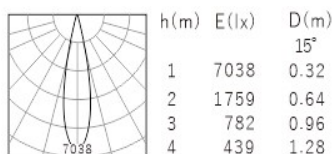

Light Distribution

3000K 15°

3000K 24°