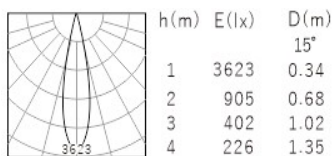

Product Specification

Luminaire Wattage	6W
Luminaire Color	<input type="checkbox"/> White <input checked="" type="checkbox"/> Black
Light Source	HonourTEK HRB0604
Color Temperature	2700K/3000K/4000K/5000K
Color Rendering Index	Ra≥95
Beam Angle	15°/24°/36°/45°
Luminous Flux	466lm at 3000K
cut-out	∅75
Driver	LS-8-150 SI1
Power Factor (PF)	≥0.50
Input	AC220-240V 50-60Hz
Output	DC150mA 36V
Class	Class II
IP Degree	IP20
Inner Box	13X13X9cm
Carton Size	41X28X29cm
QTY/CTN	18PCS/CTN
Net Weight	0.24KG/PCS
LED POWER SUPPLIES	Triac\0-10V\Dali
Optional Accessories	Honeycomb\Woven Glass\Combed Glass

Model No.

DSL2206-C

CONTACT US FOR MORE DETAILS

[Weblink](#)

Light Distribution

3000K 15°

3000K 24°

3000K 36°