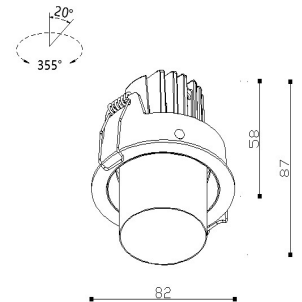

Product Description

Yoda recessed spot light series are popular for its modular design and its different installation ways: fixed or adjustable, trim or trimless, for direct lighting or wall washing. With the feature of dark light reflector, Yoda provides a high level of comfortable visual and optimum light output ratio. Different optical design are available for various occasions, including diffuser for general lighting, optical lens with narrow beam angle 4°/6°/8° & common beam angle 15°/24°/36°/50°, special asymmetric wall washer lens for wall washer, and zoomable option. Mounted accessories can be ordered separately for different application requirements or easy replacement.

Product Specification

Luminaire Wattage	6W
Luminaire Color	☐ White ☒ Black
Light Source	HonourTEK HRB0604
Color Temperature	2700K/3000K/4000K/5000K
Color Rendering Index	Ra≥95
Beam Angle	15°/24°/36°/45°
Luminous Flux	466lm at 3000K
cut-out	∅75
Driver	LS-8-150 SI1
Power Factor (PF)	≥0.50
Input	AC220-240V 50-60Hz
Output	DC150mA 36V
Class	Class II
IP Degree	IP20
Inner Box	13X13X9cm
Carton Size	41X28X29cm
QTY/CTN	18PCS/CTN
Net Weight	0.24KG/PCS
LED POWER SUPPLIES	Triac\0-10V\Dali
Optional Accessories	Honeycomb\Woven Glass\Combed Glass

Model No.

DSL2206-C

CONTACT US FOR MORE DETAILS

[Weblink](#)