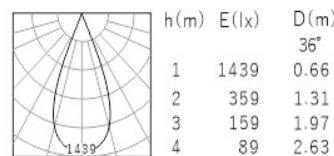

Product Specification

Luminaire Wattage	6W
Luminaire Color	<input type="checkbox"/> White <input checked="" type="checkbox"/> Black
Light Source	HonourTEK HRB0604
Color Temperature	2700K/3000K/4000K/5000K
Color Rendering Index	Ra≥95
Beam Angle	15°/24°/36°/45°
Luminous Flux	466lm at 3000K
cut-out	∅75
Driver	LS-8-150 SI1
Power Factor (PF)	≥0.50
Input	AC220-240V 50-60Hz
Output	DC150mA 36V
Class	Class II
IP Degree	IP20
Inner Box	13X13X9cm
Carton Size	41X28X29cm
QTY/CTN	18PCS/CTN
Net Weight	0.24KG/PCS
LED POWER SUPPLIES	Triac\0-10V\Dali
Optional Accessories	Honeycomb\Woven Glass\Combed Glass

Model No.

DSL2206-C

CONTACT US FOR MORE DETAILS

[Weblink](#)

Light Distribution

3000K 15°

3000K 24°

3000K 36°