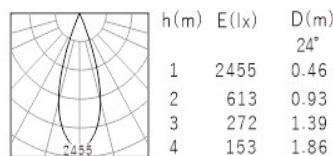

Product Specification

Luminaire Wattage	6W
Luminaire Color	<input type="checkbox"/> White <input checked="" type="checkbox"/> Black
Light Source	HonourTEK HRB0604
Color Temperature	2700K/3000K/4000K/5000K
Color Rendering Index	Ra≥95
Beam Angle	15°/24°/36°/45°
Luminous Flux	466lm at 3000K
cut-out	∅75
Driver	LS-8-150 SI1
Power Factor (PF)	≥0.50
Input	AC220-240V 50-60Hz
Output	DC150mA 36V
Class	Class II
IP Degree	IP20
Inner Box	13X13X9cm
Carton Size	41X28X29cm
QTY/CTN	18PCS/CTN
Net Weight	0.24KG/PCS
LED POWER SUPPLIES	Triac\0-10V\Dali
Optional Accessories	Honeycomb\Woven Glass\Combed Glass

Model No.

DSL2206-C

CONTACT US FOR MORE DETAILS

[Weblink](#)

Light Distribution

3000K 15°

3000K 24°

3000K 36°