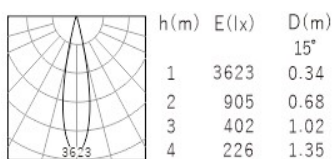

Product Specification

Luminaire Wattage	6W
Luminaire Color	<input type="checkbox"/> White <input checked="" type="checkbox"/> Black
Light Source	HonourTEK HRB0604
Color Temperature	2700K/3000K/4000K/5000K
Color Rendering Index	Ra≥95
Beam Angle	15°/24°/36°/45°
Luminous Flux	466lm at 3000K
cut-out	∅75
Driver	LS-8-150 SI1
Power Factor (PF)	≥0.50
Input	AC220-240V 50-60Hz
Output	DC150mA 36V
Class	Class II
IP Degree	IP20
Inner Box	13X13X9cm
Carton Size	41X28X29cm
QTY/CTN	18PCS/CTN
Net Weight	0.25KG/PCS
LED POWER SUPPLIES	Triac\0-10V\Dali
Optional Accessories	Honeycomb\Woven Glass\Combed Glass

Model No.

DSL2206-N

CONTACT US FOR MORE DETAILS

[Weblink](#)

Light Distribution

3000K 15°

3000K 24°

3000K 36°