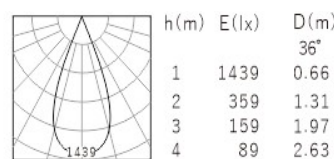

Product Specification

Luminaire Wattage	6W
Luminaire Color	<input type="checkbox"/> White <input checked="" type="checkbox"/> Black
Light Source	HonourTEK HRB0604
Color Temperature	2700K/3000K/4000K/5000K
Color Rendering Index	Ra≥95
Beam Angle	15°/24°/36°/45°
Luminous Flux	466lm at 3000K
cut-out	∅75
Driver	LS-8-150 SI1
Power Factor (PF)	≥0.50
Input	AC220-240V 50-60Hz
Output	DC150mA 36V
Class	Class II
IP Degree	IP20
Inner Box	13X13X9cm
Carton Size	41X28X29cm
QTY/CTN	18PCS/CTN
Net Weight	0.25KG/PCS
LED POWER SUPPLIES	Triac\0-10V\Dali
Optional Accessories	Honeycomb\Woven Glass\Combed Glass

Model No.

DSL2206-N

CONTACT US FOR MORE DETAILS

[Weblink](#)

Light Distribution

3000K 15°

3000K 24°

3000K 36°