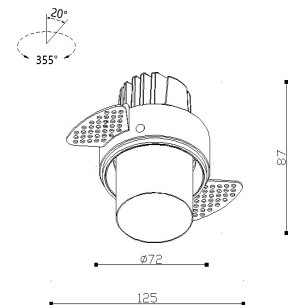

Product Description

Yoda recessed spot light series are popular for its modular design and its different installation ways: fixed or adjustable, trim or trimless, for direct lighting or wall washing. With the feature of dark light reflector, Yoda provides a high level of comfortable visual and optimum light output ratio. Different optical design are available for various occasions, including diffuser for general lighting, optical lens with narrow beam angle 4°/6°/8° & common beam angle 15°/24°/36°/50°, special asymmetric wall washer lens for wall washer, and zoomable option. Mounted accessories can be ordered separately for different application requirements or easy replacement.

Product Specification

Luminaire Wattage	6W
Luminaire Color	<input type="checkbox"/> White <input checked="" type="checkbox"/> Black
Light Source	HonourTEK HRB0604
Color Temperature	2700K/3000K/4000K/5000K
Color Rendering Index	Ra≥95
Beam Angle	15°/24°/36°/45°
Luminous Flux	466lm at 3000K
cut-out	∅75
Driver	LS-8-150 SI1
Power Factor (PF)	≥0.50
Input	AC220-240V 50-60Hz
Output	DC150mA 36V
Class	Class II
IP Degree	IP20
Inner Box	13X13X9cm
Carton Size	41X28X29cm
QTY/CTN	18PCS/CTN
Net Weight	0.25KG/PCS
LED POWER SUPPLIES	Triac\0-10V\Dali
Optional Accessories	Honeycomb\Woven Glass\Combed Glass

Model No.

DSL2206-N

CONTACT US FOR MORE DETAILS

[Weblink](#)

Light Distribution

3000K 15°

3000K 24°

3000K 36°