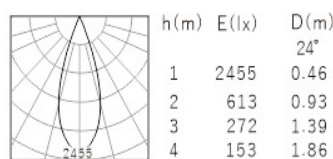

Product Specification

Luminaire Wattage	6W
Luminaire Color	<input type="checkbox"/> White <input checked="" type="checkbox"/> Black
Light Source	HonourTEK HRB0604
Color Temperature	2700K/3000K/4000K/5000K
Color Rendering Index	Ra≥95
Beam Angle	15°/24°/36°/45°
Luminous Flux	466lm at 3000K
cut-out	∅75
Driver	LS-8-150 SI1
Power Factor (PF)	≥0.50
Input	AC220-240V 50-60Hz
Output	DC150mA 36V
Class	Class II
IP Degree	IP20
Inner Box	13X13X9cm
Carton Size	41X28X29cm
QTY/CTN	18PCS/CTN
Net Weight	0.25KG/PCS
LED POWER SUPPLIES	Triac\0-10V\Dali
Optional Accessories	Honeycomb\Woven Glass\Combed Glass

Model No.

DSL2206-N

CONTACT US FOR MORE DETAILS

[Weblink](#)

Light Distribution

3000K 15°

3000K 24°

3000K 36°