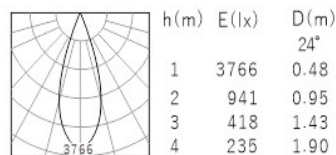

Product Description

Yoda recessed spot light series are popular for its modular design and its different installation ways: fixed or adjustable, trim or trimless, for direct lighting or wall washing. With the feature of dark light reflector, Yoda provides a high level of comfortable visual and optimum light output ratio. Different optical design are available for various occasions, including diffuser for general lighting, optical lens with narrow beam angle 4°/6°/8° & common beam angle 15°/24°/36°/50°, special asymmetric wall washer lens for wall washer, and zoomable option. Mounted accessories can be ordered separately for different application requirements or easy replacement.

Product Specification

Luminaire Wattage	10W
Luminaire Color	☐ White ☒ Black
Light Source	HonourTEK HRB0607
Color Temperature	2700K/3000K/4000K/5000K
Color Rendering Index	Ra≥95
Beam Angle	15°/24°/36°/45°
Luminous Flux	795lm at 3000K
cut-out	∅75
Driver	LS-12-250 SI3
Power Factor (PF)	≥0.50
Input	AC220-240V 50-60Hz
Output	DC250mA 36V
Class	Class II
IP Degree	IP20
Inner Box	13X13X9cm
Carton Size	41X28X29cm
QTY/CTN	18PCS/CTN
Net Weight	0.25KG/PCS
LED POWER SUPPLIES	Triac\0-10V\Dali
Optional Accessories	Honeycomb\Woven Glass\Combed Glass

Model No.

DSL2210-N

CONTACT US FOR MORE DETAILS

[Weblink](#)

Light Distribution

3000K 15°

3000K 24°

3000K 36°

3000K 45°