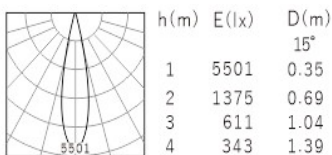

Light Distribution

3000K 15°

3000K 24°