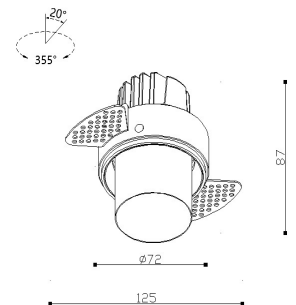

Product Description

Yoda recessed spot light series are popular for its modular design and its different installation ways: fixed or adjustable, trim or trimless, for direct lighting or wall washing. With the feature of dark light reflector, Yoda provides a high level of comfortable visual and optimum light output ratio. Different optical design are available for various occasions, including diffuser for general lighting, optical lens with narrow beam angle 4°/6°/8° & common beam angle 15°/24°/36°/50°, special asymmetric wall washer lens for wall washer, and zoomable option. Mounted accessories can be ordered separately for different application requirements or easy replacement.

Product Specification

Luminaire Wattage	10W
Luminaire Color	☐ White ☒ Black
Light Source	HonourTEK HRB0607
Color Temperature	2700K/3000K/4000K/5000K
Color Rendering Index	Ra≥95
Beam Angle	15°/24°/36°/45°
Luminous Flux	795lm at 3000K
cut-out	∅75
Driver	LS-12-250 SI3
Power Factor (PF)	≥0.50
Input	AC220-240V 50-60Hz
Output	DC250mA 36V
Class	Class II
IP Degree	IP20
Inner Box	13X13X9cm
Carton Size	41X28X29cm
QTY/CTN	18PCS/CTN
Net Weight	0.25KG/PCS
LED POWER SUPPLIES	Triac\0-10V\Dali
Optional Accessories	Honeycomb\Woven Glass\Combed Glass

Model No.

DSL2210-N

CONTACT US FOR MORE DETAILS

[Weblink](#)