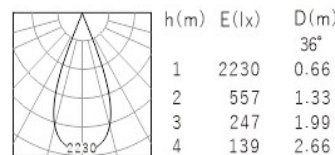

## Product Specification

Luminaire Wattage	10W
Luminaire Color	<input type="checkbox"/> White <input checked="" type="checkbox"/> Black
Light Source	HonourTEK HRB0607
Color Temperature	2700K/3000K/4000K/5000K
Color Rendering Index	Ra≥95
Beam Angle	15°/24°/36°/45°
Luminous Flux	795lm at 3000K
cut-out	∅75
Driver	LS-12-250 SI3
Power Factor (PF)	≥0.50
Input	AC220-240V 50-60Hz
Output	DC250mA 36V
Class	Class II
IP Degree	IP20
Inner Box	13X13X9cm
Carton Size	41X28X29cm
QTY/CTN	18PCS/CTN
Net Weight	0.25KG/PCS
LED POWER SUPPLIES	Triac\0-10V\Dali
Optional Accessories	Honeycomb\Woven Glass\Combed Glass

## Light Distribution

3000K 15°

3000K 24°

3000K 36°

3000K 45°