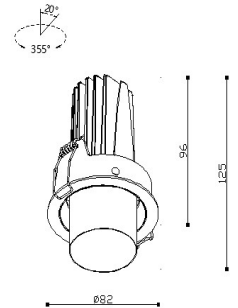

Product Description

Yoda recessed spot light series are popular for its modular design and its different installation ways: fixed or adjustable, trim or trimless, for direct lighting or wall washing. With the feature of dark light reflector, Yoda provides a high level of comfortable visual and optimum light output ratio. Different optical design are available for various occasions, including diffuser for general lighting, optical lens with narrow beam angle 4°/6°/8° & common beam angle 15°/24°/36°/50°, special asymmetric wall washer lens for wall washer, and zoomable option. Mounted accessories can be ordered separately for different application requirements or easy replacement.

Product Specification

Luminaire Wattage	15W
Luminaire Color	☐ White ☒ Black
Light Source	HonourTEK HRB0610
Color Temperature	2700K/3000K/4000K/5000K
Color Rendering Index	Ra≥95
Beam Angle	15°/24°/36°/45°
Luminous Flux	974lm at 3000K
cut-out	∅75
Driver	LS-12-350 SI3
Power Factor (PF)	≥0.50
Input	AC220-240V 50-60Hz
Output	DC350mA 36V
Class	Class II
IP Degree	IP20
Inner Box	13X13X13cm
Carton Size	42X42X28cm
QTY/CTN	18PCS/CTN
Net Weight	0.32KG/PCS
LED POWER SUPPLIES	Triac\0-10V\Dali
Optional Accessories	Honeycomb\Woven Glass\Combed Glass

Model No.

DSL2215-C

CONTACT US FOR MORE DETAILS

[Weblink](#)