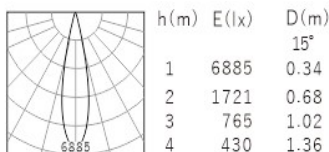

## Product Specification

Luminaire Wattage	15W
Luminaire Color	<input type="checkbox"/> White <input checked="" type="checkbox"/> Black
Light Source	HonourTEK HRB0610
Color Temperature	2700K/3000K/4000K/5000K
Color Rendering Index	Ra≥95
Beam Angle	15°/24°/36°/45°
Luminous Flux	974lm at 3000K
cut-out	∅75
Driver	LS-12-350 SI3
Power Factor (PF)	≥0.50
Input	AC220-240V 50-60Hz
Output	DC350mA 36V
Class	Class II
IP Degree	IP20
Inner Box	13X13X13cm
Carton Size	42X42X28cm
QTY/CTN	18PCS/CTN
Net Weight	0.32KG/PCS
LED POWER SUPPLIES	Triac\0-10V\Dali
Optional Accessories	Honeycomb\Woven Glass\Combed Glass

## Light Distribution

3000K 15°

3000K 24°

3000K 36°

3000K 45°