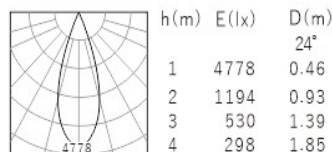

Product Description

Yoda recessed spot light series are popular for its modular design and its different installation ways: fixed or adjustable, trim or trimless, for direct lighting or wall washing. With the feature of dark light reflector, Yoda provides a high level of comfortable visual and optimum light output ratio. Different optical design are available for various occasions, including diffuser for general lighting, optical lens with narrow beam angle 4°/6°/8° & common beam angle 15°/24°/36°/50°, special asymmetric wall washer lens for wall washer, and zoomable option. Mounted accessories can be ordered separately for different application requirements or easy replacement.

Product Specification

Luminaire Wattage	15W
Luminaire Color	☐ White ☒ Black
Light Source	HonourTEK HRB0610
Color Temperature	2700K/3000K/4000K/5000K
Color Rendering Index	Ra≥95
Beam Angle	15°/24°/36°/45°
Luminous Flux	974lm at 3000K
cut-out	∅75
Driver	LS-12-350 SI3
Power Factor (PF)	≥0.50
Input	AC220-240V 50-60Hz
Output	DC350mA 36V
Class	Class II
IP Degree	IP20
Inner Box	13X13X13cm
Carton Size	42X42X28cm
QTY/CTN	18PCS/CTN
Net Weight	0.32KG/PCS
LED POWER SUPPLIES	Triac\0-10V\Dali
Optional Accessories	Honeycomb\Woven Glass\Combed Glass

Model No.

DSL2215-C

CONTACT US FOR MORE DETAILS

[Weblink](#)

Light Distribution

3000K 15°

3000K 24°

3000K 36°

3000K 45°