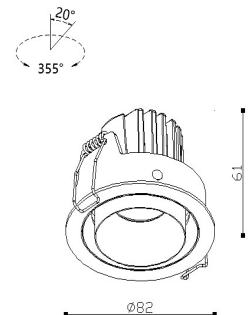

Product Description

Yoda recessed spot light series are popular for its modular design and its different installation ways: fixed or adjustable, trim or trimless, for direct lighting or wall washing. With the feature of dark light reflector, Yoda provides a high level of comfortable visual and optimum light output ratio. Different optical design are available for various occasions, including diffuser for general lighting, optical lens with narrow beam angle 4°/6°/8° & common beam angle 15°/24°/36°/50°, special asymmetric wall washer lens for wall washer, and zoomable option. Mounted accessories can be ordered separately for different application requirements or easy replacement.

Product Specification

Luminaire Wattage	6W
Luminaire Color	☐ White ☒ Black
Light Source	HonourTEK HRB0604
Color Temperature	2700K/3000K/4000K/5000K
Color Rendering Index	Ra≥95
Beam Angle	15°/24°/36°/55°
Luminous Flux	536lm at 3000K
cut-out	∅75
Driver	LS-8-150 SI1
Power Factor (PF)	≥0.50
Input	AC220-240V 50-60Hz
Output	DC150mA 36V
Class	Class II
IP Degree	IP20
Inner Box	13X13X8cm
Carton Size	41X28X26cm
QTY/CTN	18PCS/CTN
Net Weight	0.19KG/PCS
LED POWER SUPPLIES	Triac\0-10V\Dali
Optional Accessories	Honeycomb\Woven Glass\Combed Glass

Model No.

DSM2206-C

CONTACT US FOR MORE DETAILS

[WebLink](#)

CCC CE RoHS