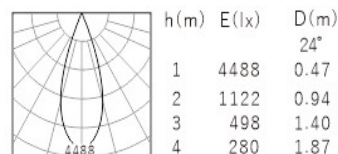

Product Description

Yoda recessed spot light series are popular for its modular design and its different installation ways: fixed or adjustable, trim or trimless, for direct lighting or wall washing. With the feature of dark light reflector, Yoda provides a high level of comfortable visual and optimum light output ratio. Different optical design are available for various occasions, including diffuser for general lighting, optical lens with narrow beam angle 4°/6°/8° & common beam angle 15°/24°/36°/50°, special asymmetric wall washer lens for wall washer, and zoomable option. Mounted accessories can be ordered separately for different application requirements or easy replacement.

Product Specification

Luminaire Wattage	15W
Luminaire Color	☐ White ☒ Black
Light Source	HonourTEK HRB0610
Color Temperature	2700K/3000K/4000K/5000K
Color Rendering Index	Ra≥95
Beam Angle	15°/24°/36°/55°
Luminous Flux	1057lm at 3000K
cut-out	∅75
Driver	LS-12-350 SI3
Power Factor (PF)	≥0.50
Input	AC220-240V 50-60Hz
Output	DC350mA 36V
Class	Class II
IP Degree	IP20
Inner Box	13X13X13cm
Carton Size	42X42X28cm
QTY/CTN	18PCS/CTN
Net Weight	0.27KG/PCS
LED POWER SUPPLIES	Triac\0-10V\Dali
Optional Accessories	Honeycomb\Woven Glass\Combed Glass

Model No.

DSM2215-C

CONTACT US FOR MORE DETAILS

[Weblink](#)

Light Distribution

3000K 15°

3000K 24°

3000K 36°

3000K 55°