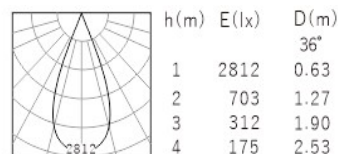

## Product Specification

Luminaire Wattage	15W
Luminaire Color	<input type="checkbox"/> White <input checked="" type="checkbox"/> Black
Light Source	HonourTEK HRB0610
Color Temperature	2700K/3000K/4000K/5000K
Color Rendering Index	Ra≥95
Beam Angle	15°/24°/36°/55°
Luminous Flux	1057lm at 3000K
cut-out	∅75
Driver	LS-12-350 SI3
Power Factor (PF)	≥0.50
Input	AC220-240V 50-60Hz
Output	DC350mA 36V
Class	Class II
IP Degree	IP20
Inner Box	13X13X13cm
Carton Size	42X42X28cm
QTY/CTN	18PCS/CTN
Net Weight	0.27KG/PCS
LED POWER SUPPLIES	Triac\0-10V\Dali
Optional Accessories	Honeycomb\Woven Glass\Combed Glass

## Light Distribution

3000K 15°

3000K 24°

3000K 36°

3000K 55°