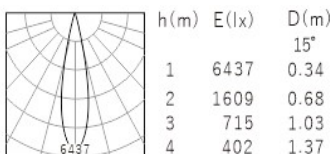

## Product Specification

Luminaire Wattage	15W
Luminaire Color	<input type="checkbox"/> White <input checked="" type="checkbox"/> Black
Light Source	HonourTEK HRB0610
Color Temperature	2700K/3000K/4000K/5000K
Color Rendering Index	Ra≥95
Beam Angle	15°/24°/36°/55°
Luminous Flux	1057lm at 3000K
cut-out	∅75
Driver	LS-12-350 SI3
Power Factor (PF)	≥0.50
Input	AC220-240V 50-60Hz
Output	DC350mA 36V
Class	Class II
IP Degree	IP20
Inner Box	13X13X13cm
Carton Size	42X42X28cm
QTY/CTN	18PCS/CTN
Net Weight	0.27KG/PCS
LED POWER SUPPLIES	Triac\0-10V\Dali
Optional Accessories	Honeycomb\Woven Glass\Combed Glass

## Light Distribution

3000K 15°

3000K 24°

3000K 36°

3000K 55°