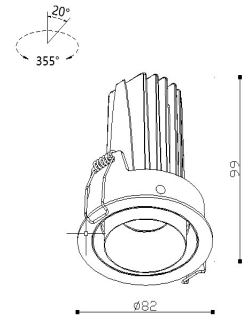

Product Description

Yoda recessed spot light series are popular for its modular design and its different installation ways: fixed or adjustable, trim or trimless, for direct lighting or wall washing. With the feature of dark light reflector, Yoda provides a high level of comfortable visual and optimum light output ratio. Different optical design are available for various occasions, including diffuser for general lighting, optical lens with narrow beam angle 4°/6°/8° & common beam angle 15°/24°/36°/50°, special asymmetric wall washer lens for wall washer, and zoomable option. Mounted accessories can be ordered separately for different application requirements or easy replacement.

Product Specification

Luminaire Wattage	15W
Luminaire Color	☐ White ☒ Black
Light Source	HonourTEK HRB0610
Color Temperature	2700K/3000K/4000K/5000K
Color Rendering Index	Ra≥95
Beam Angle	15°/24°/36°/55°
Luminous Flux	1057lm at 3000K
cut-out	∅75
Driver	LS-12-350 SI3
Power Factor (PF)	≥0.50
Input	AC220-240V 50-60Hz
Output	DC350mA 36V
Class	Class II
IP Degree	IP20
Inner Box	13X13X13cm
Carton Size	42X42X28cm
QTY/CTN	18PCS/CTN
Net Weight	0.27KG/PCS
LED POWER SUPPLIES	Triac\0-10V\Dali
Optional Accessories	Honeycomb\Woven Glass\Combed Glass

Model No.

DSM2215-C

CONTACT US FOR MORE DETAILS

[Weblink](#)