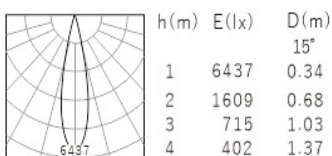

## Product Specification

Luminaire Wattage	15W
Luminaire Color	<input type="checkbox"/> White <input checked="" type="checkbox"/> Black
Light Source	HonourTEK HRB0610
Color Temperature	2700K/3000K/4000K/5000K
Color Rendering Index	Ra≥95
Beam Angle	15°/24°/36°/55°
Luminous Flux	1057lm at 3000K
cut-out	∅75
Driver	LS-12-350 SI3
Power Factor (PF)	≥0.50
Input	AC220-240V 50-60Hz
Output	DC350mA 36V
Class	Class II
IP Degree	IP20
Inner Box	10X10X10.5cm
Carton Size	42X22X33cm
QTY/CTN	24PCS/CTN
Net Weight	0.27KG/PCS
LED POWER SUPPLIES	Triac\0-10V\Dali
Optional Accessories	Honeycomb\Woven Glass\Combed Glass

## Light Distribution

3000K 15°

3000K 24°

3000K 36°

3000K 55°