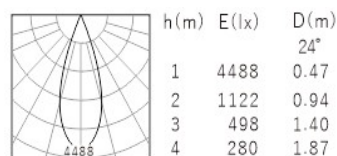

## Product Specification

Luminaire Wattage	15W
Luminaire Color	<input type="checkbox"/> White <input checked="" type="checkbox"/> Black
Light Source	HonourTEK HRB0610
Color Temperature	2700K/3000K/4000K/5000K
Color Rendering Index	Ra≥95
Beam Angle	15°/24°/36°/55°
Luminous Flux	1057lm at 3000K
cut-out	∅75
Driver	LS-12-350 SI3
Power Factor (PF)	≥0.50
Input	AC220-240V 50-60Hz
Output	DC350mA 36V
Class	Class II
IP Degree	IP20
Inner Box	10X10X10.5cm
Carton Size	42X22X33cm
QTY/CTN	24PCS/CTN
Net Weight	0.27KG/PCS
LED POWER SUPPLIES	Triac\0-10V\Dali
Optional Accessories	Honeycomb\Woven Glass\Combed Glass

## Light Distribution

3000K 15°

3000K 24°

3000K 36°

3000K 55°