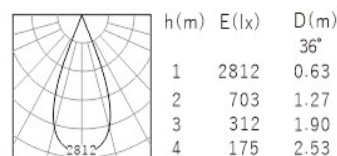

## Product Specification

Luminaire Wattage	15W
Luminaire Color	<input type="checkbox"/> White <input checked="" type="checkbox"/> Black
Light Source	HonourTEK HRB0610
Color Temperature	2700K/3000K/4000K/5000K
Color Rendering Index	Ra≥95
Beam Angle	15°/24°/36°/55°
Luminous Flux	1057lm at 3000K
cut-out	∅75
Driver	LS-12-350 SI3
Power Factor (PF)	≥0.50
Input	AC220-240V 50-60Hz
Output	DC350mA 36V
Class	Class II
IP Degree	IP20
Inner Box	10X10X10.5cm
Carton Size	42X22X33cm
QTY/CTN	24PCS/CTN
Net Weight	0.27KG/PCS
LED POWER SUPPLIES	Triac\0-10V\Dali
Optional Accessories	Honeycomb\Woven Glass\Combed Glass

## Light Distribution

3000K 15°

3000K 24°

3000K 36°

3000K 55°