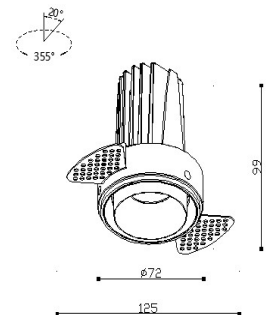

Product Description

Yoda recessed spot light series are popular for its modular design and its different installation ways: fixed or adjustable, trim or trimless, for direct lighting or wall washing. With the feature of dark light reflector, Yoda provides a high level of comfortable visual and optimum light output ratio. Different optical design are available for various occasions, including diffuser for general lighting, optical lens with narrow beam angle 4°/6°/8° & common beam angle 15°/24°/36°/50°, special asymmetric wall washer lens for wall washer, and zoomable option. Mounted accessories can be ordered separately for different application requirements or easy replacement.

Product Specification

Luminaire Wattage	15W
Luminaire Color	☐ White ☒ Black
Light Source	HonourTEK HRB0610
Color Temperature	2700K/3000K/4000K/5000K
Color Rendering Index	Ra≥95
Beam Angle	15°/24°/36°/55°
Luminous Flux	1057lm at 3000K
cut-out	∅75
Driver	LS-12-350 SI3
Power Factor (PF)	≥0.50
Input	AC220-240V 50-60Hz
Output	DC350mA 36V
Class	Class II
IP Degree	IP20
Inner Box	10X10X10.5cm
Carton Size	42X22X33cm
QTY/CTN	24PCS/CTN
Net Weight	0.27KG/PCS
LED POWER SUPPLIES	Triac\0-10V\Dali
Optional Accessories	Honeycomb\Woven Glass\Combed Glass

Model No.

DSM2215-N

CONTACT US FOR MORE DETAILS

[Weblink](#)