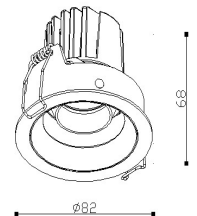

Product Description

Yoda recessed spot light series are popular for its modular design and its different installation ways: fixed or adjustable, trim or trimless, for direct lighting or wall washing. With the feature of dark light reflector, Yoda provides a high level of comfortable visual and optimum light output ratio. Different optical design are available for various occasions, including diffuser for general lighting, optical lens with narrow beam angle 4°/6°/8° & common beam angle 15°/24°/36°/50°, special asymmetric wall washer lens for wall washer, and zoomable option. Mounted accessories can be ordered separately for different application requirements or easy replacement.

Product Specification

Luminaire Wattage	6W
Luminaire Color	☐ White ☒ Black
Light Source	HonourTEK HRB0604
Color Temperature	2700K/3000K/4000K/5000K
Color Rendering Index	Ra≥95
Beam Angle	15°/24°/36°/50°
Luminous Flux	541lm at 3000K
cut-out	∅75
Driver	LS-8-150 SI1
Power Factor (PF)	≥0.50
Input	AC220-240V 50-60Hz
Output	DC150mA 36V
Class	Class II
IP Degree	IP20
Inner Box	13X13X8cm
Carton Size	41X28X26cm
QTY/CTN	18PCS/CTN
Net Weight	0.18KG/PCS
LED POWER SUPPLIES	Triac\0-10V\Dali
Optional Accessories	Honeycomb\Woven Glass\Combed Glass

Model No.

DSS2206-C

CONTACT US FOR MORE DETAILS

[Weblink](#)