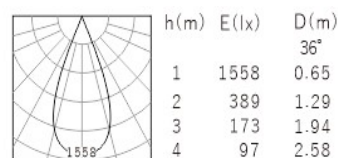

Product Specification

Luminaire Wattage	6W
Luminaire Color	<input type="checkbox"/> White <input checked="" type="checkbox"/> Black
Light Source	HonourTEK HRB0604
Color Temperature	2700K/3000K/4000K/5000K
Color Rendering Index	Ra≥95
Beam Angle	15°/24°/36°/50°
Luminous Flux	541lm at 3000K
cut-out	∅75
Driver	LS-8-150 SI1
Power Factor (PF)	≥0.50
Input	AC220-240V 50-60Hz
Output	DC150mA 36V
Class	Class II
IP Degree	IP20
Inner Box	13X13X8cm
Carton Size	41X28X26cm
QTY/CTN	18PCS/CTN
Net Weight	0.18KG/PCS
LED POWER SUPPLIES	Triac\0-10V\Dali
Optional Accessories	Honeycomb\Woven Glass\Combed Glass

Model No.

DSS2206-C

CONTACT US FOR MORE DETAILS

[Weblink](#)

Light Distribution

3000K 15°

3000K 24°

3000K 36°