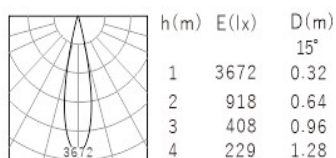

Product Specification

Luminaire Wattage	6W
Luminaire Color	<input type="checkbox"/> White <input checked="" type="checkbox"/> Black
Light Source	HonourTEK HRB0604
Color Temperature	2700K/3000K/4000K/5000K
Color Rendering Index	Ra≥95
Beam Angle	15°/24°/36°/50°
Luminous Flux	541lm at 3000K
cut-out	∅75
Driver	LS-8-150 SI1
Power Factor (PF)	≥0.50
Input	AC220-240V 50-60Hz
Output	DC150mA 36V
Class	Class II
IP Degree	IP20
Inner Box	13X13X8cm
Carton Size	41X28X26cm
QTY/CTN	18PCS/CTN
Net Weight	0.18KG/PCS
LED POWER SUPPLIES	Triac\0-10V\Dali
Optional Accessories	Honeycomb\Woven Glass\Combed Glass

Model No.

DSS2206-C

CONTACT US FOR MORE DETAILS

[Weblink](#)

Light Distribution

3000K 15°

3000K 24°

3000K 36°