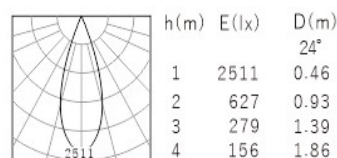

Product Specification

Luminaire Wattage	6W
Luminaire Color	<input type="checkbox"/> White <input checked="" type="checkbox"/> Black
Light Source	HonourTEK HRB0604
Color Temperature	2700K/3000K/4000K/5000K
Color Rendering Index	Ra≥95
Beam Angle	15°/24°/36°/50°
Luminous Flux	541lm at 3000K
cut-out	∅75
Driver	LS-8-150 SI1
Power Factor (PF)	≥0.50
Input	AC220-240V 50-60Hz
Output	DC150mA 36V
Class	Class II
IP Degree	IP20
Inner Box	13X13X8cm
Carton Size	41X28X26cm
QTY/CTN	18PCS/CTN
Net Weight	0.18KG/PCS
LED POWER SUPPLIES	Triac\0-10V\Dali
Optional Accessories	Honeycomb\Woven Glass\Combed Glass

Model No.

DSS2206-C

CONTACT US FOR MORE DETAILS

[Weblink](#)

Light Distribution

3000K 15°

3000K 24°

3000K 36°