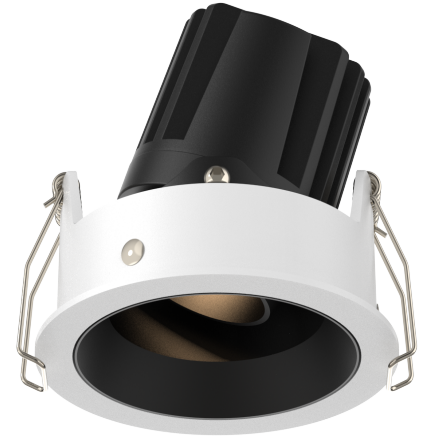

Product Description

Yoda recessed spot light series are popular for its modular design and its different installation ways: fixed or adjustable, trim or trimless, for direct lighting or wall washing. With the feature of dark light reflector, Yoda provides a high level of comfortable visual and optimum light output ratio. Different optical design are available for various occasions, including diffuser for general lighting, optical lens with narrow beam angle 4°/6°/8° & common beam angle 15°/24°/36°/50°, special asymmetric wall washer lens for wall washer, and zoomable option. Mounted accessories can be ordered separately for different application requirements or easy replacement.

Product Specification

Luminaire Wattage	6W
Luminaire Color	<input type="checkbox"/> White <input checked="" type="checkbox"/> Black
Light Source	HonourTEK HRB0604
Color Temperature	2700K/3000K/4000K/5000K
Color Rendering Index	Ra≥95
Beam Angle	15°/24°/36°/50°
Luminous Flux	541lm at 3000K
cut-out	∅75
Driver	LS-8-150 SI1
Power Factor (PF)	≥0.50
Input	AC220-240V 50-60Hz
Output	DC150mA 36V
Class	Class II
IP Degree	IP20
Inner Box	13X13X8cm
Carton Size	41X28X26cm
QTY/CTN	18PCS/CTN
Net Weight	0.18KG/PCS
LED POWER SUPPLIES	Triac\0-10V\Dali
Optional Accessories	Honeycomb\Woven Glass\Combed Glass

Model No.

DSS2206-C

CONTACT US FOR MORE DETAILS

[Weblink](#)

Light Distribution

3000K 15°

3000K 24°

3000K 36°