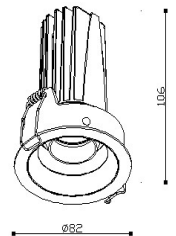

Product Description

Yoda recessed spot light series are popular for its modular design and its different installation ways: fixed or adjustable, trim or trimless, for direct lighting or wall washing. With the feature of dark light reflector, Yoda provides a high level of comfortable visual and optimum light output ratio. Different optical design are available for various occasions, including diffuser for general lighting, optical lens with narrow beam angle 4°/6°/8° & common beam angle 15°/24°/36°/50°, special asymmetric wall washer lens for wall washer, and zoomable option. Mounted accessories can be ordered separately for different application requirements or easy replacement.

Product Specification

Luminaire Wattage	15W
Luminaire Color	☐ White ☒ Black
Light Source	HonourTEK HRB0610
Color Temperature	2700K/3000K/4000K/5000K
Color Rendering Index	Ra≥95
Beam Angle	15°/24°/36°/50°
Luminous Flux	1038lm at 3000K
cut-out	∅75
Driver	LS-12-350 SI3
Power Factor (PF)	≥0.50
Input	AC220-240V 50-60Hz
Output	DC350mA 36V
Class	Class II
IP Degree	IP20
Inner Box	13X13X13cm
Carton Size	42X42X28cm
QTY/CTN	18PCS/CTN
Net Weight	0.25KG/PCS
LED POWER SUPPLIES	Triac\0-10V\Dali
Optional Accessories	Honeycomb\Woven Glass\Combed Glass

Model No.

DSS2215-C

CONTACT US FOR MORE DETAILS

[Weblink](#)