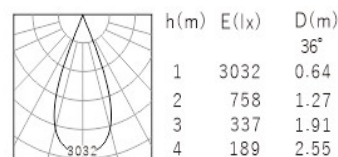

Product Description

Yoda recessed spot light series are popular for its modular design and its different installation ways: fixed or adjustable, trim or trimless, for direct lighting or wall washing. With the feature of dark light reflector, Yoda provides a high level of comfortable visual and optimum light output ratio. Different optical design are available for various occasions, including diffuser for general lighting, optical lens with narrow beam angle 4°/6°/8° & common beam angle 15°/24°/36°/50°, special asymmetric wall washer lens for wall washer, and zoomable option. Mounted accessories can be ordered separately for different application requirements or easy replacement.

Product Specification

Luminaire Wattage	15W
Luminaire Color	☐ White ☒ Black
Light Source	HonourTEK HRB0610
Color Temperature	2700K/3000K/4000K/5000K
Color Rendering Index	Ra≥95
Beam Angle	15°/24°/36°/50°
Luminous Flux	1038lm at 3000K
cut-out	∅75
Driver	LS-12-350 SI3
Power Factor (PF)	≥0.50
Input	AC220-240V 50-60Hz
Output	DC350mA 36V
Class	Class II
IP Degree	IP20
Inner Box	13X13X13cm
Carton Size	42X42X28cm
QTY/CTN	18PCS/CTN
Net Weight	0.25KG/PCS
LED POWER SUPPLIES	Triac\0-10V\Dali
Optional Accessories	Honeycomb\Woven Glass\Combed Glass

Model No.

DSS2215-C

CONTACT US FOR MORE DETAILS

[Weblink](#)

Light Distribution

3000K 15°

3000K 24°

3000K 36°

3000K 50°