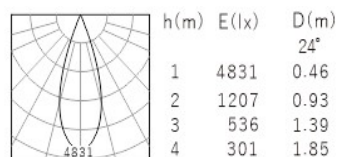

Product Description

Yoda recessed spot light series are popular for its modular design and its different installation ways: fixed or adjustable, trim or trimless, for direct lighting or wall washing. With the feature of dark light reflector, Yoda provides a high level of comfortable visual and optimum light output ratio. Different optical design are available for various occasions, including diffuser for general lighting, optical lens with narrow beam angle 4°/6°/8° & common beam angle 15°/24°/36°/50°, special asymmetric wall washer lens for wall washer, and zoomable option. Mounted accessories can be ordered separately for different application requirements or easy replacement.

Product Specification

Luminaire Wattage	15W
Luminaire Color	☐ White ☒ Black
Light Source	HonourTEK HRB0610
Color Temperature	2700K/3000K/4000K/5000K
Color Rendering Index	Ra≥95
Beam Angle	15°/24°/36°/50°
Luminous Flux	1038lm at 3000K
cut-out	∅75
Driver	LS-12-350 SI3
Power Factor (PF)	≥0.50
Input	AC220-240V 50-60Hz
Output	DC350mA 36V
Class	Class II
IP Degree	IP20
Inner Box	13X13X13cm
Carton Size	42X42X28cm
QTY/CTN	18PCS/CTN
Net Weight	0.25KG/PCS
LED POWER SUPPLIES	Triac\0-10V\Dali
Optional Accessories	Honeycomb\Woven Glass\Combed Glass

Model No.

DSS2215-C

CONTACT US FOR MORE DETAILS

[Weblink](#)

Light Distribution

3000K 15°

3000K 24°

3000K 36°

3000K 50°