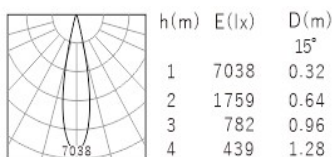

Product Specification

Luminaire Wattage	15W
Luminaire Color	<input type="checkbox"/> White <input checked="" type="checkbox"/> Black
Light Source	HonourTEK HRB0610
Color Temperature	2700K/3000K/4000K/5000K
Color Rendering Index	Ra≥95
Beam Angle	15°/24°/36°/50°
Luminous Flux	1038lm at 3000K
cut-out	∅75
Driver	LS-12-350 SI3
Power Factor (PF)	≥0.50
Input	AC220-240V 50-60Hz
Output	DC350mA 36V
Class	Class II
IP Degree	IP20
Inner Box	13X13X13cm
Carton Size	42X42X28cm
QTY/CTN	18PCS/CTN
Net Weight	0.25KG/PCS
LED POWER SUPPLIES	Triac\0-10V\Dali
Optional Accessories	Honeycomb\Woven Glass\Combed Glass

Model No.

DSS2215-C

CONTACT US FOR MORE DETAILS

[Weblink](#)

Light Distribution

3000K 15°

3000K 24°

3000K 36°