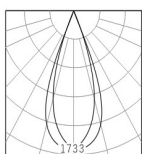

Product Specification

Luminaire Wattage	10W
Luminaire Color	<input type="checkbox"/> White <input checked="" type="checkbox"/> Black
Light Source	HonourTEK HRA0607
Color Temperature	2700K/3000K/4000K/5000K
Color Rendering Index	Ra≥95
Beam Angle	38x27°
Luminous Flux	756lm at 3000K
cut-out	∅75
Driver	LS-12-250 SI3
Power Factor (PF)	≥0.50
Input	AC220-240V 50-60Hz
Output	DC250mA 36V
Class	Class II
IP Degree	IP20
Inner Box	10X10X8.5cm
Carton Size	42X32X27.5cm
QTY/CTN	36PCS/CTN
Net Weight	0.21KG/PCS
LED POWER SUPPLIES	Triac\0-10V\Dali
Optional Accessories	Honeycomb\Woven Glass\Combed Glass

Model No.

DSX2210-N

CONTACT US FOR MORE DETAILS

[WebLink](#)

CCC CE RoHS

Light Distribution

3000K 38x27°

h(m)	E(lx)	D(m)
		38x27°
1	1733	0.70
2	433	1.39
3	192	2.09
4	108	2.78