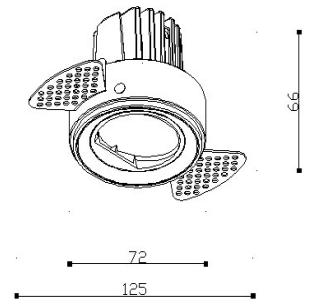

Product Description

Yoda recessed spot light series are popular for its modular design and its different installation ways: fixed or adjustable, trim or trimless, for direct lighting or wall washing. With the feature of dark light reflector, Yoda provides a high level of comfortable visual and optimum light output ratio. Different optical design are available for various occasions, including diffuser for general lighting, optical lens with narrow beam angle 4°/6°/8° & common beam angle 15°/24°/36°/50°, special asymmetric wall washer lens for wall washer, and zoomable option. Mounted accessories can be ordered separately for different application requirements or easy replacement.

Product Specification

Luminaire Wattage	10W
Luminaire Color	<input type="checkbox"/> White <input checked="" type="checkbox"/> Black
Light Source	HonourTEK HRA0607
Color Temperature	2700K/3000K/4000K/5000K
Color Rendering Index	Ra≥95
Beam Angle	38x27°
Luminous Flux	756lm at 3000K
cut-out	∅75
Driver	LS-12-250 SI3
Power Factor (PF)	≥0.50
Input	AC220-240V 50-60Hz
Output	DC250mA 36V
Class	Class II
IP Degree	IP20
Inner Box	10X10X8.5cm
Carton Size	42X32X27.5cm
QTY/CTN	36PCS/CTN
Net Weight	0.21KG/PCS
LED POWER SUPPLIES	Triac\0-10V\Dali
Optional Accessories	Honeycomb\Woven Glass\Combed Glass

Model No.

DSX2210-N

CONTACT US FOR MORE DETAILS

[WebLink](#)

CCC CE RoHS

Light Distribution

3000K 38x27°

h(m)	E(lx)	D(m)
		38x27°
1	1733	0.70
2	433	1.39
3	192	2.09
4	108	2.78