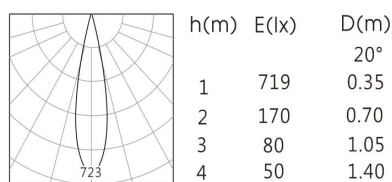

## Product Specification

Luminaire Wattage	3.7W
Luminaire Color	□White ■ Black
Light Source	Luminus SST-20
Color Temperature	2700K/3000K/4000K/5000K
Color Rendering Index	Ra≥95
Beam Angle	20°/25°/38°
Luminous Flux	120lm at 3000K
cut-out	Ø35
Driver	PE-091B04120
Power Factor (PF)	≥0.5
Input	AC220-240V 50-60Hz
Output	DC1200mA 2-4V
Class	Class II
IP Degree	IP20
Adaptor	/
Inner Box	5X5X5cm
Carton Size	27.5X27.5X22.5cm
QTY/CTN	125PCS/CTN
Net Weight	0.061KG/PCS

## Light Distribution

3000K 20°

3000K 25°

3000K 40°

Related references