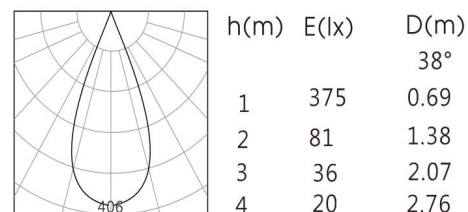

## Product Specification

Luminaire Wattage	3.7W
Luminaire Color	□White ■ Black
Light Source	Luminus SST-20
Color Temperature	2700K/3000K/4000K/5000K
Color Rendering Index	Ra≥95
Beam Angle	20°/25°/38°
Luminous Flux	120lm at 3000K
cut-out	Ø35
Driver	PE-091B04120
Power Factor (PF)	≥0.5
Input	AC220-240V 50-60Hz
Output	DC1200mA 2-4V
Class	Class II
IP Degree	IP20
Adaptor	/
Inner Box	5X5X5cm
Carton Size	27.5X27.5X22.5cm
QTY/CTN	125PCS/CTN
Net Weight	0.061KG/PCS

## Light Distribution

3000K 20°

3000K 25°

3000K 40°

Related references

## Optional Accessories

Honeycomb

Size:  $\varnothing 9 \times 2$

Combed Glass

Size:

Woven Glass

Size: