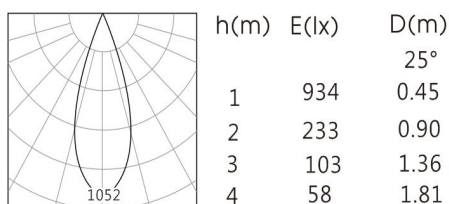

## Product Specification

Luminaire Wattage	3.7W
Luminaire Color	□White ■ Black
Light Source	Luminus SST-20
Color Temperature	2700K/3000K/4000K/5000K
Color Rendering Index	Ra≥95
Beam Angle	20°/25°/38°
Luminous Flux	120lm at 3000K
cut-out	Ø35
Driver	PE-091B04120
Power Factor (PF)	≥0.5
Input	AC220-240V 50-60Hz
Output	DC1200mA 2-4V
Class	Class II
IP Degree	IP20
Adaptor	/
Inner Box	5X5X5cm
Carton Size	27.5X27.5X22.5cm
QTY/CTN	125PCS/CTN
Net Weight	0.061KG/PCS

## Light Distribution

3000K 20°

3000K 25°

3000K 40°

Related references