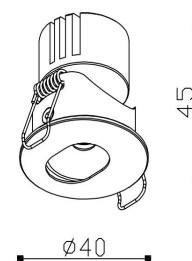

Product Description

MINI外观设计, 简洁, 美观。
采用朗明纳斯SST20光源, 高效节能
超小体积设计, 便捷安装
产品采用LEDIL高品质光学透镜, 角度精准, 光形圆润, 饱满
深藏防眩光设计, 为你提供舒适的照明体验

Product Specification

Luminaire Wattage	3.7W
Luminaire Color	□White ■ Black
Light Source	Luminus SST-20
Color Temperature	2700K/3000K/4000K/5000K
Color Rendering Index	Ra≥95
Beam Angle	20°/25°/38°
Luminous Flux	120lm at 3000K
cut-out	Ø35
Driver	PE-091B04120
Power Factor (PF)	≥0.5
Input	AC220-240V 50-60Hz
Output	DC1200mA 2-4V
Class	Class II
IP Degree	IP20
Adaptor	/
Inner Box	5X5X5cm
Carton Size	27.5X27.5X22.5cm
QTY/CTN	125PCS/CTN
Net Weight	0.061KG/PCS

Model No.

NDA1001-35

CONTACT US FOR MORE DETAILS

WebLink