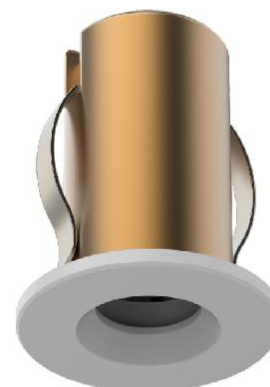

Product Description

Model No.

NDB1001-15

CONTACT US FOR MORE DETAILS

[WebLink](#)

Product Specification

Luminaire Wattage	1W
Luminaire Color	■ White □ Black
Light Source	Luminus SST-20
Color Temperature	2700K/3000K/4000K/5000K
Color Rendering Index	Ra≥95
Beam Angle	20°/25°/38°
Luminous Flux	50lm at 3000K
cut-out	Ø15
Driver	GLP06PE
Power Factor (PF)	≥0.5
Input	AC220-240V 50-60Hz
Output	DC350mA 2-4V
Class	Class II
IP Degree	IP20
Adaptor	/
Inner Box	5X5X5cm
Carton Size	27.5X27.5X22.5cm
QTY/CTN	125PCS/CTN
Net Weight	0.014KG/PCS

Light Distribution

3000K 20°

3000K 25°

3000K 38°

Related references

Optional Accessories

Honeycomb

Size: $\varnothing 9 \times 2$

Combed Glass

Size:

Woven Glass

Size: