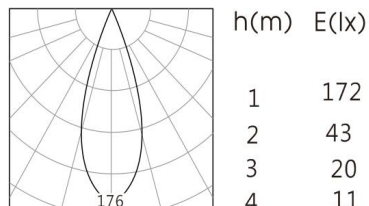

Product Description

Model No.

NDB1001-15

CONTACT US FOR MORE DETAILS

[WebLink](#)

Product Specification

Luminaire Wattage	1W
Luminaire Color	■ White □ Black
Light Source	Luminus SST-20
Color Temperature	2700K/3000K/4000K/5000K
Color Rendering Index	Ra≥95
Beam Angle	20°/25°/38°
Luminous Flux	50lm at 3000K
cut-out	Ø15
Driver	GLP06PE
Power Factor (PF)	≥0.5
Input	AC220-240V 50-60Hz
Output	DC350mA 2-4V
Class	Class II
IP Degree	IP20
Adaptor	/
Inner Box	5X5X5cm
Carton Size	27.5X27.5X22.5cm
QTY/CTN	125PCS/CTN
Net Weight	0.014KG/PCS

Light Distribution

3000K 20°

3000K 25°

3000K 38°

Related references

Optional Accessories

Honeycomb

Size: $\varnothing 9 \times 2$

Combed Glass

Size:

Woven Glass

Size: