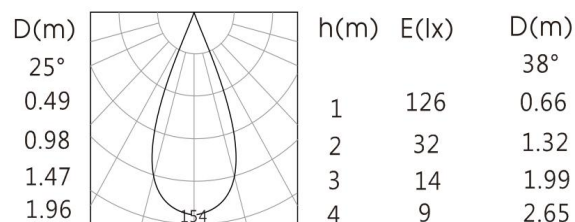

Product Description

Model No.

NDB1001-15

CONTACT US FOR MORE DETAILS

[WebLink](#)

Product Specification

Luminaire Wattage	1W
Luminaire Color	■ White □ Black
Light Source	Luminus SST-20
Color Temperature	2700K/3000K/4000K/5000K
Color Rendering Index	Ra≥95
Beam Angle	20°/25°/38°
Luminous Flux	50lm at 3000K
cut-out	Ø15
Driver	GLP06PE
Power Factor (PF)	≥0.5
Input	AC220-240V 50-60Hz
Output	DC350mA 2-4V
Class	Class II
IP Degree	IP20
Adaptor	/
Inner Box	5X5X5cm
Carton Size	27.5X27.5X22.5cm
QTY/CTN	125PCS/CTN
Net Weight	0.014KG/PCS

Light Distribution

3000K 20°

3000K 25°

3000K 38°

Related references

Optional Accessories

Honeycomb

Size: $\varnothing 9 \times 2$

Combed Glass

Size:

Woven Glass

Size: