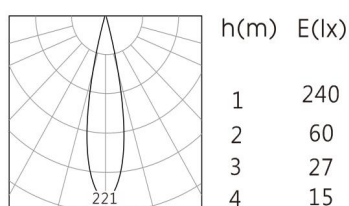

Product Description

Model No.

NDB1001-15

CONTACT US FOR MORE DETAILS

[WebLink](#)

Product Specification

Luminaire Wattage	1W
Luminaire Color	■ White □ Black
Light Source	Luminus SST-20
Color Temperature	2700K/3000K/4000K/5000K
Color Rendering Index	Ra≥95
Beam Angle	20°/25°/38°
Luminous Flux	50lm at 3000K
cut-out	Ø15
Driver	GLP06PE
Power Factor (PF)	≥0.5
Input	AC220-240V 50-60Hz
Output	DC350mA 2-4V
Class	Class II
IP Degree	IP20
Adaptor	/
Inner Box	5X5X5cm
Carton Size	27.5X27.5X22.5cm
QTY/CTN	125PCS/CTN
Net Weight	0.014KG/PCS

Light Distribution

3000K 20°

3000K 25°

3000K 38°

Related references

Optional Accessories

Honeycomb

Size: $\varnothing 9 \times 2$