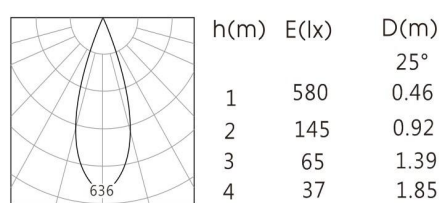

Product Description

Model No.

NDB1001-20

CONTACT US FOR MORE DETAILS

[Weblink](#)

Product Specification

Luminaire Wattage	2.3W
Luminaire Color	■ White □ Black
Light Source	Luminus SST-20
Color Temperature	2700K/3000K/4000K/5000K
Color Rendering Index	Ra≥95
Beam Angle	20°/25°/38°
Luminous Flux	85lm at 3000K
cut-out	Ø20
Driver	SH-3-700 IP65 SB
Power Factor (PF)	≥0.5
Input	AC220-240V 50-60Hz
Output	DC700mA 2-4V
Class	Class II
IP Degree	IP20
Adaptor	/
Inner Box	5X5X5cm
Carton Size	27.5X27.5X22.5cm
QTY/CTN	125PCS/CTN
Net Weight	0.026KG/PCS

Light Distribution

3000K 20°

3000K 25°

3000K 38°

Related references

Optional Accessories

Honeycomb

Size: $\varnothing 9 \times 2$

Combed Glass

Size:

Woven Glass

Size: