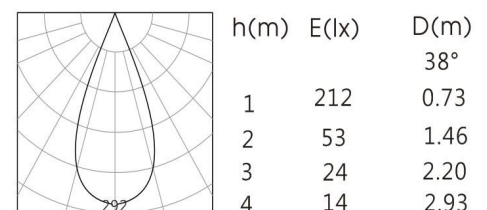

Product Description

Model No.

NDB1001-20

CONTACT US FOR MORE DETAILS

[Weblink](#)

Product Specification

Luminaire Wattage	2.3W
Luminaire Color	■ White □ Black
Light Source	Luminus SST-20
Color Temperature	2700K/3000K/4000K/5000K
Color Rendering Index	Ra≥95
Beam Angle	20°/25°/38°
Luminous Flux	85lm at 3000K
cut-out	Ø20
Driver	SH-3-700 IP65 SB
Power Factor (PF)	≥0.5
Input	AC220-240V 50-60Hz
Output	DC700mA 2-4V
Class	Class II
IP Degree	IP20
Adaptor	/
Inner Box	5X5X5cm
Carton Size	27.5X27.5X22.5cm
QTY/CTN	125PCS/CTN
Net Weight	0.026KG/PCS

Light Distribution

3000K 20°

3000K 25°

3000K 38°

Related references

Optional Accessories

Honeycomb

Size: $\varnothing 9 \times 2$

Combed Glass

Size:

Woven Glass

Size: