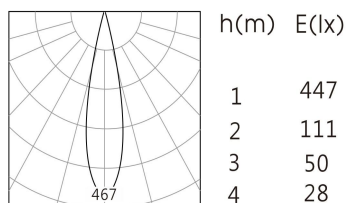

Product Description

Model No.

NDB1001-20

CONTACT US FOR MORE DETAILS

[Weblink](#)

Product Specification

Luminaire Wattage	2.3W
Luminaire Color	■ White □ Black
Light Source	Luminus SST-20
Color Temperature	2700K/3000K/4000K/5000K
Color Rendering Index	Ra≥95
Beam Angle	20°/25°/38°
Luminous Flux	85lm at 3000K
cut-out	Ø20
Driver	SH-3-700 IP65 SB
Power Factor (PF)	≥0.5
Input	AC220-240V 50-60Hz
Output	DC700mA 2-4V
Class	Class II
IP Degree	IP20
Adaptor	/
Inner Box	5X5X5cm
Carton Size	27.5X27.5X22.5cm
QTY/CTN	125PCS/CTN
Net Weight	0.026KG/PCS

Light Distribution

3000K 20°

3000K 25°

3000K 38°

Related references

Optional Accessories

Honeycomb

Size: $\varnothing 9 \times 2$

Combed Glass

Size:

Woven Glass

Size: