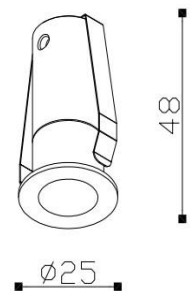

Product Description

Model No.

NDB1001-20

CONTACT US FOR MORE DETAILS

[Weblink](#)

Product Specification

Luminaire Wattage	2.3W
Luminaire Color	■ White □ Black
Light Source	Luminus SST-20
Color Temperature	2700K/3000K/4000K/5000K
Color Rendering Index	Ra≥95
Beam Angle	20°/25°/38°
Luminous Flux	85lm at 3000K
cut-out	Ø20
Driver	SH-3-700 IP65 SB
Power Factor (PF)	≥0.5
Input	AC220-240V 50-60Hz
Output	DC700mA 2-4V
Class	Class II
IP Degree	IP20
Adaptor	/
Inner Box	5X5X5cm
Carton Size	27.5X27.5X22.5cm
QTY/CTN	125PCS/CTN
Net Weight	0.026KG/PCS

Light Distribution

3000K 20°

3000K 25°

3000K 38°

Related references

Optional Accessories

Honeycomb

Size: $\varnothing 9 \times 2$

Combed Glass

Size:

Woven Glass

Size: