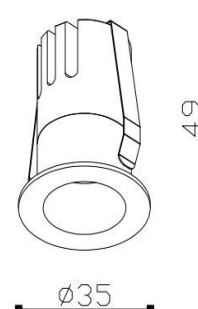

## Product Description

Model No.

NDB1001-30

CONTACT US FOR MORE DETAILS

[WebLink](#)

## Product Specification

Luminaire Wattage	2.3W
Luminaire Color	■ White □ Black
Light Source	Luminus SST-20
Color Temperature	2700K/3000K/4000K/5000K
Color Rendering Index	Ra≥95
Beam Angle	20°/25°/38°
Luminous Flux	37lm at 3000K
cut-out	Ø30
Driver	SH-3-700 IP65 SB
Power Factor (PF)	≥0.5
Input	AC220-240V 50-60Hz
Output	DC700mA 2-4V
Class	Class II
IP Degree	IP20
Adaptor	/
Inner Box	5X5X5cm
Carton Size	27.5X27.5X22.5cm
QTY/CTN	125PCS/CTN
Net Weight	0.046KG/PCS

## Light Distribution

3000K 20°

3000K 25°

3000K 38°

h(m)	E(lx)	D(m)
1	362	20° 0.35
2	90	0.69
3	40	1.04
4	22	1.38

h(m)	E(lx)	D(m)
1	538	25° 0.45
2	134	0.90
3	59	1.35
4	33	1.81

h(m)	E(lx)	D(m)
1	204	38° 0.74
2	51	1.49
3	22	2.23
4	12	2.98

## Optional Accessories

Honeycomb

Size:  $\varnothing 9 \times 2$

Combed Glass

Size:

Woven Glass

Size: