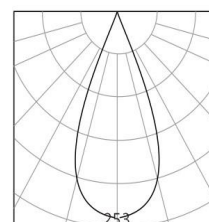

## Product Specification

Luminaire Wattage	2.3W
Luminaire Color	■ White □ Black
Light Source	Luminus SST-20
Color Temperature	2700K/3000K/4000K/5000K
Color Rendering Index	Ra≥95
Beam Angle	20°/25°/38°
Luminous Flux	37lm at 3000K
cut-out	Ø30
Driver	SH-3-700 IP65 SB
Power Factor (PF)	≥0.5
Input	AC220-240V 50-60Hz
Output	DC700mA 2-4V
Class	Class II
IP Degree	IP20
Adaptor	/
Inner Box	5X5X5cm
Carton Size	27.5X27.5X22.5cm
QTY/CTN	125PCS/CTN
Net Weight	0.046KG/PCS

## Light Distribution

3000K 20°

3000K 25°

3000K 38°

h(m)	E(lx)	D(m)
1	362	20° 0.35
2	90	0.69
3	40	1.04
4	22	1.38

h(m)	E(lx)	D(m)
1	538	25° 0.45
2	134	0.90
3	59	1.35
4	33	1.81

h(m)	E(lx)	D(m)
1	204	38° 0.74
2	51	1.49
3	22	2.23
4	12	2.98

## Optional Accessories

Honeycomb

Size:  $\varnothing 9 \times 2$

Combed Glass

Size:

Woven Glass

Size: