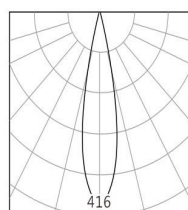

## Product Specification

Luminaire Wattage	2.3W
Luminaire Color	■ White □ Black
Light Source	Luminus SST-20
Color Temperature	2700K/3000K/4000K/5000K
Color Rendering Index	Ra≥95
Beam Angle	20°/25°/38°
Luminous Flux	37lm at 3000K
cut-out	Ø30
Driver	SH-3-700 IP65 SB
Power Factor (PF)	≥0.5
Input	AC220-240V 50-60Hz
Output	DC700mA 2-4V
Class	Class II
IP Degree	IP20
Adaptor	/
Inner Box	5X5X5cm
Carton Size	27.5X27.5X22.5cm
QTY/CTN	125PCS/CTN
Net Weight	0.046KG/PCS

## Light Distribution

3000K 20°

3000K 25°

3000K 38°

h(m)	E(lx)	D(m)
1	362	20° 0.35
2	90	0.69
3	40	1.04
4	22	1.38

h(m)	E(lx)	D(m)
1	538	25° 0.45
2	134	0.90
3	59	1.35
4	33	1.81

h(m)	E(lx)	D(m)
1	204	38° 0.74
2	51	1.49
3	22	2.23
4	12	2.98