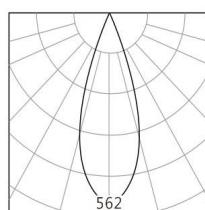

## Product Specification

Luminaire Wattage	2.3W
Luminaire Color	■ White □ Black
Light Source	Luminus SST-20
Color Temperature	2700K/3000K/4000K/5000K
Color Rendering Index	Ra≥95
Beam Angle	20°/25°/38°
Luminous Flux	37lm at 3000K
cut-out	Ø30
Driver	SH-3-700 IP65 SB
Power Factor (PF)	≥0.5
Input	AC220-240V 50-60Hz
Output	DC700mA 2-4V
Class	Class II
IP Degree	IP20
Adaptor	/
Inner Box	5X5X5cm
Carton Size	27.5X27.5X22.5cm
QTY/CTN	125PCS/CTN
Net Weight	0.046KG/PCS

## Light Distribution

3000K 20°

3000K 25°

3000K 38°

h(m)	E(lx)	D(m)
1	362	20° 0.35
2	90	0.69
3	40	1.04
4	22	1.38

h(m)	E(lx)	D(m)
1	538	25° 0.45
2	134	0.90
3	59	1.35
4	33	1.81

h(m)	E(lx)	D(m)
1	204	38° 0.74
2	51	1.49
3	22	2.23
4	12	2.98

## Optional Accessories

Honeycomb

Size:  $\varnothing 9 \times 2$

Combed Glass

Size:

Woven Glass

Size: