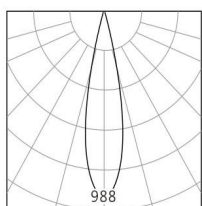

Product Description

Model No.

NDB1001-35

CONTACT US FOR MORE DETAILS

[Weblink](#)

Product Specification

Luminaire Wattage	3.7W
Luminaire Color	■ White □ Black
Light Source	Luminus SST-20
Color Temperature	2700K/3000K/4000K/5000K
Color Rendering Index	Ra≥95
Beam Angle	20°/25°/38°
Luminous Flux	163lm at 3000K
cut-out	Ø35
Driver	PE-091B04120
Power Factor (PF)	≥0.5
Input	AC220-240V 50-60Hz
Output	DC1200mA 2-4V
Class	Class II
IP Degree	IP20
Adaptor	/
Inner Box	5X5X5cm
Carton Size	27.5X27.5X22.5cm
QTY/CTN	125PCS/CTN
Net Weight	0.064KG/PCS

Light Distribution

3000K 20°

3000K 25°

3000K 38°

h(m)	E(lx)	D(m)
		20°
1	728	0.35
2	182	0.69
3	80	1.04
4	45	1.38

h(m)	E(lx)	D(m)
		25°
1	940	0.44
2	235	0.89
3	104	1.33
4	58	1.78

h(m)	E(lx)	D(m)
		38°
1	369	0.76
2	92	1.51
3	41	2.27
4	23	3.02

Related references

Optional Accessories

Honeycomb

Size: $\varnothing 9 \times 2$

Combed Glass

Size:

Woven Glass

Size: