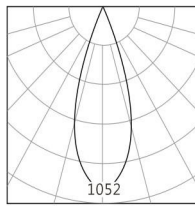

Product Description

Model No.

NDB1001-35

CONTACT US FOR MORE DETAILS

[Weblink](#)

Product Specification

Luminaire Wattage	3.7W
Luminaire Color	■ White □ Black
Light Source	Luminus SST-20
Color Temperature	2700K/3000K/4000K/5000K
Color Rendering Index	Ra≥95
Beam Angle	20°/25°/38°
Luminous Flux	163lm at 3000K
cut-out	Ø35
Driver	PE-091B04120
Power Factor (PF)	≥0.5
Input	AC220-240V 50-60Hz
Output	DC1200mA 2-4V
Class	Class II
IP Degree	IP20
Adaptor	/
Inner Box	5X5X5cm
Carton Size	27.5X27.5X22.5cm
QTY/CTN	125PCS/CTN
Net Weight	0.064KG/PCS

Light Distribution

3000K 20°

3000K 25°

3000K 38°

h(m)	E(lx)	D(m)
		20°
1	728	0.35
2	182	0.69
3	80	1.04
4	45	1.38

h(m)	E(lx)	D(m)
		25°
1	940	0.44
2	235	0.89
3	104	1.33
4	58	1.78

h(m)	E(lx)	D(m)
		38°
1	369	0.76
2	92	1.51
3	41	2.27
4	23	3.02

Related references

Optional Accessories

Honeycomb

Size: $\varnothing 9 \times 2$

Combed Glass

Size:

Woven Glass

Size: