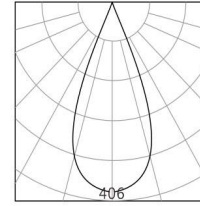

Product Description

Model No.

NDB1001-35

CONTACT US FOR MORE DETAILS

[Weblink](#)

Product Specification

Luminaire Wattage	3.7W
Luminaire Color	■ White □ Black
Light Source	Luminus SST-20
Color Temperature	2700K/3000K/4000K/5000K
Color Rendering Index	Ra≥95
Beam Angle	20°/25°/38°
Luminous Flux	163lm at 3000K
cut-out	Ø35
Driver	PE-091B04120
Power Factor (PF)	≥0.5
Input	AC220-240V 50-60Hz
Output	DC1200mA 2-4V
Class	Class II
IP Degree	IP20
Adaptor	/
Inner Box	5X5X5cm
Carton Size	27.5X27.5X22.5cm
QTY/CTN	125PCS/CTN
Net Weight	0.064KG/PCS

Light Distribution

3000K 20°

3000K 25°

3000K 38°

h(m)	E(lx)	D(m)
		20°
1	728	0.35
2	182	0.69
3	80	1.04
4	45	1.38

h(m)	E(lx)	D(m)
		25°
1	940	0.44
2	235	0.89
3	104	1.33
4	58	1.78

h(m)	E(lx)	D(m)
		38°
1	369	0.76
2	92	1.51
3	41	2.27
4	23	3.02

Related references

Optional Accessories

Honeycomb

Size: $\varnothing 9 \times 2$

Combed Glass

Size:

Woven Glass

Size: