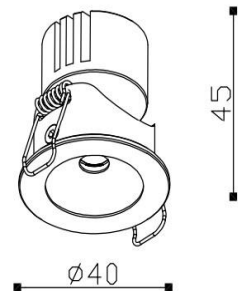

Product Description

Model No.

NDB1001-35

CONTACT US FOR MORE DETAILS

[Weblink](#)

Product Specification

Luminaire Wattage	3.7W
Luminaire Color	■ White □ Black
Light Source	Luminus SST-20
Color Temperature	2700K/3000K/4000K/5000K
Color Rendering Index	Ra≥95
Beam Angle	20°/25°/38°
Luminous Flux	163lm at 3000K
cut-out	Ø35
Driver	PE-091B04120
Power Factor (PF)	≥0.5
Input	AC220-240V 50-60Hz
Output	DC1200mA 2-4V
Class	Class II
IP Degree	IP20
Adaptor	/
Inner Box	5X5X5cm
Carton Size	27.5X27.5X22.5cm
QTY/CTN	125PCS/CTN
Net Weight	0.064KG/PCS

Light Distribution

3000K 20°

3000K 25°

3000K 38°

h(m)	E(lx)	D(m)
		20°
1	728	0.35
2	182	0.69
3	80	1.04
4	45	1.38

h(m)	E(lx)	D(m)
		25°
1	940	0.44
2	235	0.89
3	104	1.33
4	58	1.78

h(m)	E(lx)	D(m)
		38°
1	369	0.76
2	92	1.51
3	41	2.27
4	23	3.02

Related references

Optional Accessories

Honeycomb

Size: $\varnothing 9 \times 2$

Combed Glass

Size:

Woven Glass

Size: