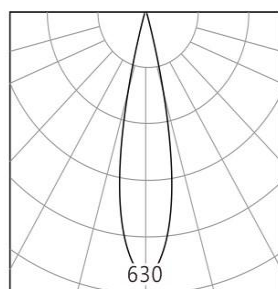

## Product Specification

Luminaire Wattage	2.3W
Luminaire Color	■ White □ Black
Light Source	Luminus SST-20
Color Temperature	2700K/3000K/4000K/5000K
Color Rendering Index	Ra≥95
Beam Angle	20°/25°/38°
Luminous Flux	37lm at 3000K
cut-out	Ø30
Driver	SH-3-700 IP65 SB
Power Factor (PF)	≥0.5
Input	AC220-240V 50-60Hz
Output	DC700mA 2-4V
Class	Class II
IP Degree	IP20
Adaptor	/
Inner Box	5X5X5cm
Carton Size	27.5X27.5X22.5cm
QTY/CTN	125PCS/CTN
Net Weight	0.046KG/PCS

## Light Distribution

3000K 15°

h(m)	E(lx)	D(m)
		15°
1	583	0.25
2	145	0.51
3	64	0.76
4	36	1.02

Related references

## Optional Accessories

Honeycomb

Size:  $\varnothing 9 \times 2$

Combed Glass

Size:

Woven Glass

Size: