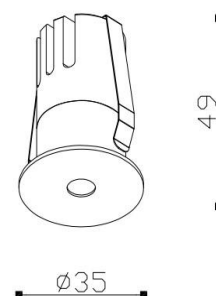

## Product Specification

Luminaire Wattage	2.3W
Luminaire Color	■ White □ Black
Light Source	Luminus SST-20
Color Temperature	2700K/3000K/4000K/5000K
Color Rendering Index	Ra≥95
Beam Angle	20°/25°/38°
Luminous Flux	37lm at 3000K
cut-out	Ø30
Driver	SH-3-700 IP65 SB
Power Factor (PF)	≥0.5
Input	AC220-240V 50-60Hz
Output	DC700mA 2-4V
Class	Class II
IP Degree	IP20
Adaptor	/
Inner Box	5X5X5cm
Carton Size	27.5X27.5X22.5cm
QTY/CTN	125PCS/CTN
Net Weight	0.046KG/PCS

## Light Distribution

3000K 15°

h(m)	E(lx)	D(m)
		15°
1	583	0.25
2	145	0.51
3	64	0.76
4	36	1.02

Related references

## Optional Accessories

Honeycomb

Size:  $\varnothing 9 \times 2$

Combed Glass

Size:

Woven Glass

Size: