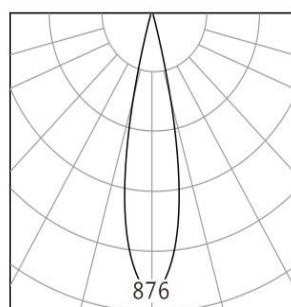

Product Description

Model No.

NDD1001-35

CONTACT US FOR MORE DETAILS

WebLink

Product Specification

Luminaire Wattage	3.7W
Luminaire Color	<input type="checkbox"/> White <input checked="" type="checkbox"/> Black
Light Source	Luminus SST-20
Color Temperature	2700K/3000K/4000K/5000K
Color Rendering Index	Ra≥95
Beam Angle	20°/25°/38°
Luminous Flux	53lm at 3000K
cut-out	Ø35
Driver	PE-091B04120
Power Factor (PF)	≥0.5
Input	AC220-240V 50-60Hz
Output	DC1200mA 2-4V
Class	Class II
IP Degree	IP20
Adaptor	/
Inner Box	5X5X5cm
Carton Size	27.5X27.5X22.5cm
QTY/CTN	125PCS/CTN
Net Weight	0.065KG/PCS

Light Distribution

3000K 15°

h(m)	E(lx)	D(m)
		15°
1	777	0.23
2	194	0.49
3	86	0.69
4	48	0.91

Related references

Optional Accessories

Honeycomb

Size: $\varnothing 9 \times 2$

Combed Glass

Size:

Woven Glass

Size: