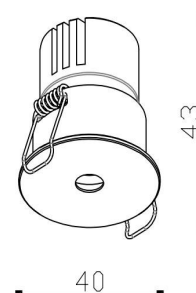

Product Description

Model No.

NDD1001-35

CONTACT US FOR MORE DETAILS

WebLink

Product Specification

Luminaire Wattage	3.7W
Luminaire Color	<input type="checkbox"/> White <input checked="" type="checkbox"/> Black
Light Source	Luminus SST-20
Color Temperature	2700K/3000K/4000K/5000K
Color Rendering Index	Ra≥95
Beam Angle	20°/25°/38°
Luminous Flux	53lm at 3000K
cut-out	Ø35
Driver	PE-091B04120
Power Factor (PF)	≥0.5
Input	AC220-240V 50-60Hz
Output	DC1200mA 2-4V
Class	Class II
IP Degree	IP20
Adaptor	/
Inner Box	5X5X5cm
Carton Size	27.5X27.5X22.5cm
QTY/CTN	125PCS/CTN
Net Weight	0.065KG/PCS

Light Distribution

3000K 15°

h(m)	E(lx)	D(m)
		15°
1	777	0.23
2	194	0.49
3	86	0.69
4	48	0.91

Related references

Optional Accessories

Honeycomb

Size: $\varnothing 9 \times 2$

Combed Glass

Size:

Woven Glass

Size: