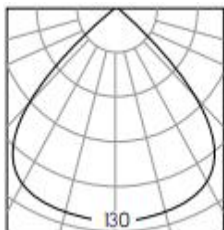

Product Description

Model No.

PPF0105-1

CONTACT US FOR MORE DETAILS

[Weblink](#)

Product Specification

Luminaire Wattage	5W
Luminaire Color	<input type="checkbox"/> White <input checked="" type="checkbox"/> Black
Light Source	OSRAM 1x5W D210mA
Color Temperature	2700K/3000K/3500K/4000K/500
Color Rendering Index	Ra≥90
Beam Angle	120°
Luminous Flux	210lm at 3000K
cut-out	/
Driver	PS0050100LN01
Power Factor (PF)	0.5
Input	220V-240V
Output	DC100mA 1X5W
Class	Class III
IP Degree	IP20
Adaptor	/
Inner Box	18X16.5X10cm
Carton Size	51.5X38X42cm
QTY/CTN	24PCS/CTN
Net Weight	0.62KG/PCS

Light Distribution

120°

h(m)	E(lx)	D(m)
1	129	1.59
2	32	3.18
3	14	4.77
4	8	6.36

Ledoux

Related project picture of product family: