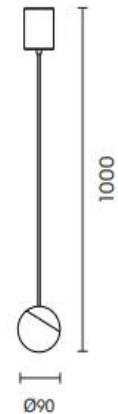

Product Description

Model No.

PPF0105-1

CONTACT US FOR MORE DETAILS

[Weblink](#)

Product Specification

Luminaire Wattage	5W
Luminaire Color	<input type="checkbox"/> White <input checked="" type="checkbox"/> Black
Light Source	OSRAM 1x5W D210mA
Color Temperature	2700K/3000K/3500K/4000K/500
Color Rendering Index	Ra≥90
Beam Angle	120°
Luminous Flux	210lm at 3000K
cut-out	/
Driver	PS0050100LN01
Power Factor (PF)	0.5
Input	220V-240V
Output	DC100mA 1X5W
Class	Class III
IP Degree	IP20
Adaptor	/
Inner Box	18X16.5X10cm
Carton Size	51.5X38X42cm
QTY/CTN	24PCS/CTN
Net Weight	0.62KG/PCS

Light Distribution

120°

h(m)	E(lx)	D(m)
1	129	1.59
2	32	3.18
3	14	4.77
4	8	6.36

Ledoux

Related project picture of product family: