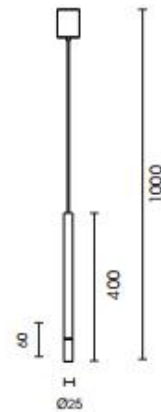

Product Description

Model No.

PPS0103-1

CONTACT US FOR MORE DETAILS

[Weblink](#)

Product Specification

Luminaire Wattage	3W
Luminaire Color	<input type="checkbox"/> White <input checked="" type="checkbox"/> Black
Light Source	LUMINUS SST-20 1x3W DC700r
Color Temperature	2700K/3000K/3500K/4000K/500
Color Rendering Index	Ra≥90
Beam Angle	15°/24°/36°
Luminous Flux	375lm at 3000K
cut-out	/
Driver	PS0070150LN01
Power Factor (PF)	0.5
Input	220V-240V
Output	DC700mA 1X3W
Class	Class III
IP Degree	IP20
Adaptor	/
Inner Box	7X7X41.5cm
Carton Size	32X47X43.5cm
QTY/CTN	24PCS/CTN
Net Weight	0.34KG/PCS

Light Distribution

15°

24°

36°

h(m)	E(lx)	D(m)
1	374	0.40
2	93	0.80
3	41	1.20
4	23	1.60

h(m)	E(lx)	D(m)
1	207	0.53
2	51	1.06
3	23	1.59
4	12	2.12

h(m)	E(lx)	D(m)
1	119	0.74
2	29	1.48
3	13	2.22
4	7	2.96

Ledoux

Related references

Optional Accessories

Optional Accessories

Honeycomb
Size: $\varnothing 19 \times 3$
Size: $\varnothing 33 \times 3$

Combed Glass
Size: $\varnothing 19 \times 3$
Size: $\varnothing 33 \times 3$

Woven Glass
Size: $\varnothing 19 \times 3$
Size: $\varnothing 33 \times 3$

Optional Colors for Baffle

White

Golden

Black

Related project picture of product family: