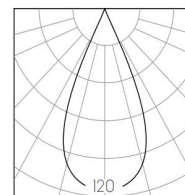

Product Description

Model No.

PPS0103-1

CONTACT US FOR MORE DETAILS

[Weblink](#)

Product Specification

Luminaire Wattage	3W
Luminaire Color	<input type="checkbox"/> White <input checked="" type="checkbox"/> Black
Light Source	LUMINUS SST-20 1x3W DC700r
Color Temperature	2700K/3000K/3500K/4000K/500
Color Rendering Index	Ra≥90
Beam Angle	15°/24°/36°
Luminous Flux	375lm at 3000K
cut-out	/
Driver	PS0070150LN01
Power Factor (PF)	0.5
Input	220V-240V
Output	DC700mA 1X3W
Class	Class III
IP Degree	IP20
Adaptor	/
Inner Box	7X7X41.5cm
Carton Size	32X47X43.5cm
QTY/CTN	24PCS/CTN
Net Weight	0.34KG/PCS

Light Distribution

15°

24°

36°

h(m)	E(lx)	D(m)
1	374	0.40
2	93	0.80
3	41	1.20
4	23	1.60

h(m)	E(lx)	D(m)
1	207	0.53
2	51	1.06
3	23	1.59
4	12	2.12

h(m)	E(lx)	D(m)
1	119	0.74
2	29	1.48
3	13	2.22
4	7	2.96

Ledoux

Related references

Optional Accessories

Optional Accessories

Honeycomb
Size: $\varnothing 19 \times 3$
Size: $\varnothing 33 \times 3$

Combed Glass
Size: $\varnothing 19 \times 3$
Size: $\varnothing 33 \times 3$

Woven Glass
Size: $\varnothing 19 \times 3$
Size: $\varnothing 33 \times 3$

Optional Colors for Baffle

White

Golden

Black

Related project picture of product family: