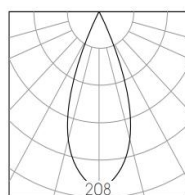

Product Description

Model No.

PPS0103-1

CONTACT US FOR MORE DETAILS

[Weblink](#)

Product Specification

Luminaire Wattage	3W
Luminaire Color	<input type="checkbox"/> White <input checked="" type="checkbox"/> Black
Light Source	LUMINUS SST-20 1x3W DC700r
Color Temperature	2700K/3000K/3500K/4000K/500
Color Rendering Index	Ra≥90
Beam Angle	15°/24°/36°
Luminous Flux	375lm at 3000K
cut-out	/
Driver	PS0070150LN01
Power Factor (PF)	0.5
Input	220V-240V
Output	DC700mA 1X3W
Class	Class III
IP Degree	IP20
Adaptor	/
Inner Box	7X7X41.5cm
Carton Size	32X47X43.5cm
QTY/CTN	24PCS/CTN
Net Weight	0.34KG/PCS

Light Distribution

15°

24°

36°

h(m)	E(lx)	D(m)
1	374	0.40
2	93	0.80
3	41	1.20
4	23	1.60

h(m)	E(lx)	D(m)
1	207	0.53
2	51	1.06
3	23	1.59
4	12	2.12

h(m)	E(lx)	D(m)
1	119	0.74
2	29	1.48
3	13	2.22
4	7	2.96

Ledoux

Related references

Optional Accessories

Optional Accessories

Honeycomb
Size: $\varnothing 19 \times 3$
Size: $\varnothing 33 \times 3$

Combed Glass
Size: $\varnothing 19 \times 3$
Size: $\varnothing 33 \times 3$

Woven Glass
Size: $\varnothing 19 \times 3$
Size: $\varnothing 33 \times 3$

Optional Colors for Baffle

White

Golden

Black

Related project picture of product family: