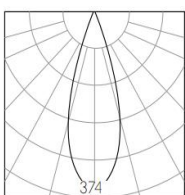

Product Description

Model No.

PPS0103-1

CONTACT US FOR MORE DETAILS

[Weblink](#)

Product Specification

Luminaire Wattage	3W
Luminaire Color	<input type="checkbox"/> White <input checked="" type="checkbox"/> Black
Light Source	LUMINUS SST-20 1x3W DC700r
Color Temperature	2700K/3000K/3500K/4000K/500
Color Rendering Index	Ra≥90
Beam Angle	15°/24°/36°
Luminous Flux	375lm at 3000K
cut-out	/
Driver	PS0070150LN01
Power Factor (PF)	0.5
Input	220V-240V
Output	DC700mA 1X3W
Class	Class III
IP Degree	IP20
Adaptor	/
Inner Box	7X7X41.5cm
Carton Size	32X47X43.5cm
QTY/CTN	24PCS/CTN
Net Weight	0.34KG/PCS

Light Distribution

15°

24°

36°

h(m)	E(lx)	D(m)
1	374	0.40
2	93	0.80
3	41	1.20
4	23	1.60

h(m)	E(lx)	D(m)
1	207	0.53
2	51	1.06
3	23	1.59
4	12	2.12

h(m)	E(lx)	D(m)
1	119	0.74
2	29	1.48
3	13	2.22
4	7	2.96

Ledoux

Related references

Optional Accessories

Optional Accessories

Honeycomb
Size: $\varnothing 19 \times 3$
Size: $\varnothing 33 \times 3$

Combed Glass
Size: $\varnothing 19 \times 3$
Size: $\varnothing 33 \times 3$

Woven Glass
Size: $\varnothing 19 \times 3$
Size: $\varnothing 33 \times 3$

Optional Colors for Baffle

White

Golden

Black

Related project picture of product family: