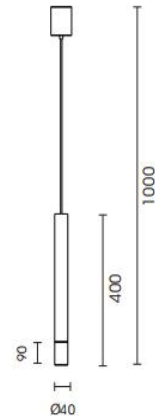

Product Description

Model No.

PPS0107-1

CONTACT US FOR MORE DETAILS

[Weblink](#)

Product Specification

Luminaire Wattage	7W
Luminaire Color	<input type="checkbox"/> White <input checked="" type="checkbox"/> Black
Light Source	Honourtek 1x7W DC150mA
Color Temperature	2700K/3000K/3500K/4000K/500
Color Rendering Index	Ra≥95
Beam Angle	20°/36°
Luminous Flux	921lm at 3000K
cut-out	/
Driver	/
Power Factor (PF)	0.5
Input	220V-240V
Output	DC150mA 1X7W
Class	Class III
IP Degree	IP20
Adaptor	/
Inner Box	7X7X41.5cm
Carton Size	32X47X43.5cm
QTY/CTN	24PCS/CTN
Net Weight	0.34KG/PCS

Light Distribution

20°

36°

h(m)	E(lx)	D(m)
		20°
1	2823	0.36
2	705	0.72
3	313	1.08
4	176	1.44

h(m)	E(lx)	D(m)
		36°
1	1476	0.63
2	368	1.26
3	164	1.89
4	92	2.52

Ledoux

Related references

Optional Accessories

Optional Accessories

Honeycomb

Size: $\varnothing 19 \times 3$
Size: $\varnothing 33 \times 3$

Combed Glass

Size: $\varnothing 19 \times 3$
Size: $\varnothing 33 \times 3$

Woven Glass

Size: $\varnothing 19 \times 3$
Size: $\varnothing 33 \times 3$