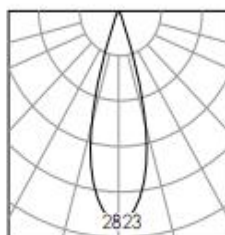

Product Description

Model No.

PPS0107-1

CONTACT US FOR MORE DETAILS

[Weblink](#)

Product Specification

Luminaire Wattage	7W
Luminaire Color	<input type="checkbox"/> White <input checked="" type="checkbox"/> Black
Light Source	Honourtek 1x7W DC150mA
Color Temperature	2700K/3000K/3500K/4000K/500
Color Rendering Index	Ra≥95
Beam Angle	20°/36°
Luminous Flux	921lm at 3000K
cut-out	/
Driver	/
Power Factor (PF)	0.5
Input	220V-240V
Output	DC150mA 1X7W
Class	Class III
IP Degree	IP20
Adaptor	/
Inner Box	7X7X41.5cm
Carton Size	32X47X43.5cm
QTY/CTN	24PCS/CTN
Net Weight	0.34KG/PCS

Light Distribution

20°

36°

h(m)	E(lx)	D(m)
		20°
1	2823	0.36
2	705	0.72
3	313	1.08
4	176	1.44

h(m)	E(lx)	D(m)
		36°
1	1476	0.63
2	368	1.26
3	164	1.89
4	92	2.52

Ledoux

Related references

Optional Accessories

Optional Accessories

Honeycomb

Size: $\varnothing 19 \times 3$
Size: $\varnothing 33 \times 3$

Combed Glass

Size: $\varnothing 19 \times 3$
Size: $\varnothing 33 \times 3$

Woven Glass

Size: $\varnothing 19 \times 3$
Size: $\varnothing 33 \times 3$