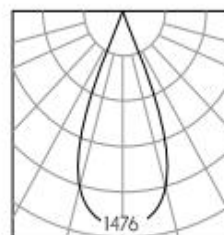

Product Description

Model No.

PPS0107-1

CONTACT US FOR MORE DETAILS

[Weblink](#)

Product Specification

Luminaire Wattage	7W
Luminaire Color	<input type="checkbox"/> White <input checked="" type="checkbox"/> Black
Light Source	Honourtek 1x7W DC150mA
Color Temperature	2700K/3000K/3500K/4000K/500
Color Rendering Index	Ra≥95
Beam Angle	20°/36°
Luminous Flux	921lm at 3000K
cut-out	/
Driver	/
Power Factor (PF)	0.5
Input	220V-240V
Output	DC150mA 1X7W
Class	Class III
IP Degree	IP20
Adaptor	/
Inner Box	7X7X41.5cm
Carton Size	32X47X43.5cm
QTY/CTN	24PCS/CTN
Net Weight	0.34KG/PCS

Light Distribution

20°

36°

h(m)	E(lx)	D(m)
		20°
1	2823	0.36
2	705	0.72
3	313	1.08
4	176	1.44

h(m)	E(lx)	D(m)
		36°
1	1476	0.63
2	368	1.26
3	164	1.89
4	92	2.52

Ledoux

Related references

Optional Accessories

Optional Accessories

Honeycomb

Size: $\varnothing 19 \times 3$
Size: $\varnothing 33 \times 3$

Combed Glass

Size: $\varnothing 19 \times 3$
Size: $\varnothing 33 \times 3$

Woven Glass

Size: $\varnothing 19 \times 3$
Size: $\varnothing 33 \times 3$