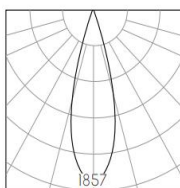

Product Description

Model No.

PPS0205-1

CONTACT US FOR MORE DETAILS

[Weblink](#)

Product Specification

Luminaire Wattage	5W
Luminaire Color	<input type="checkbox"/> White <input checked="" type="checkbox"/> Black
Light Source	Honourtek 1x5W DC100mA
Color Temperature	2700K/3000K/3500K/4000K/5000K
Color Rendering Index	Ra≥95
Beam Angle	15°/24°/36°
Luminous Flux	420lm at 3000K
cut-out	/
Driver	PS0050100LN01
Power Factor (PF)	0.5
Input	220V-240V
Output	DC100mA 1X5W
Class	Class III
IP Degree	IP20
Adaptor	/
Inner Box	18X16.5X10cm
Carton Size	51.5X38X42cm
QTY/CTN	24PCS/CTN
Net Weight	0.25KG/PCS

Light Distribution

15°

h(m)	E(lx)	D(m)
1	1857	0.34
2	464	0.68
3	206	1.02
4	116	1.36

24°

h(m)	E(lx)	D(m)
1	1321	0.42
2	330	0.84
3	146	1.26
4	82	1.68

36°

h(m)	E(lx)	D(m)
1	815	0.59
2	203	1.17
3	90	1.76
4	50	2.35