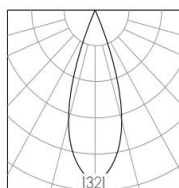

Product Description

Model No.

PPS0205-1

CONTACT US FOR MORE DETAILS

[Weblink](#)

Product Specification

Luminaire Wattage	5W
Luminaire Color	<input type="checkbox"/> White <input checked="" type="checkbox"/> Black
Light Source	Honourtek 1x5W DC100mA
Color Temperature	2700K/3000K/3500K/4000K/5000K
Color Rendering Index	Ra≥95
Beam Angle	15°/24°/36°
Luminous Flux	420lm at 3000K
cut-out	/
Driver	PS0050100LN01
Power Factor (PF)	0.5
Input	220V-240V
Output	DC100mA 1X5W
Class	Class III
IP Degree	IP20
Adaptor	/
Inner Box	18X16.5X10cm
Carton Size	51.5X38X42cm
QTY/CTN	24PCS/CTN
Net Weight	0.25KG/PCS

Light Distribution

15°

h(m)	E(lx)	D(m)
1	1857	0.34
2	464	0.68
3	206	1.02
4	116	1.36

24°

h(m)	E(lx)	D(m)
1	1321	0.42
2	330	0.84
3	146	1.26
4	82	1.68

36°

h(m)	E(lx)	D(m)
1	815	0.59
2	203	1.17
3	90	1.76
4	50	2.35