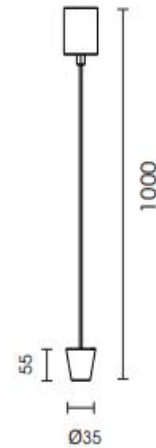

Product Description

Model No.

PPS0205-1

CONTACT US FOR MORE DETAILS

[Weblink](#)

Product Specification

Luminaire Wattage	5W
Luminaire Color	<input type="checkbox"/> White <input checked="" type="checkbox"/> Black
Light Source	Honourtek 1x5W DC100mA
Color Temperature	2700K/3000K/3500K/4000K/5000K
Color Rendering Index	Ra≥95
Beam Angle	15°/24°/36°
Luminous Flux	420lm at 3000K
cut-out	/
Driver	PS0050100LN01
Power Factor (PF)	0.5
Input	220V-240V
Output	DC100mA 1X5W
Class	Class III
IP Degree	IP20
Adaptor	/
Inner Box	18X16.5X10cm
Carton Size	51.5X38X42cm
QTY/CTN	24PCS/CTN
Net Weight	0.25KG/PCS

Light Distribution

15°

h(m)	E(lx)	D(m)
1	1857	0.34
2	464	0.68
3	206	1.02
4	116	1.36

24°

h(m)	E(lx)	D(m)
1	1321	0.42
2	330	0.84
3	146	1.26
4	82	1.68

36°

h(m)	E(lx)	D(m)
1	815	0.59
2	203	1.17
3	90	1.76
4	50	2.35