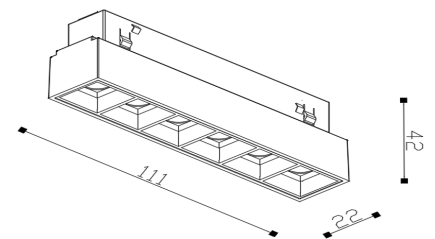

Product Specification

Luminaire Wattage	8W
Luminaire Color	■ White □ Black
Light Source	Osram3030
Color Temperature	2700K/3000K/4000K/5000K
Color Rendering Index	Ra≥90
Beam Angle	24°/45°
Luminous Flux	440lm at 3000K
Driver	P63-4806C-BM18
Input	AC220-240V 50-60Hz
Output	DC150mA 1X6W
Class	Class III
IP Degree	IP20
Inner Box	12.5X3.5X3cm
Carton Size	
QTY/CTN	PCS/CTN
Net Weight	KG/PCS

Model No.

DC.TB0308-1

CONTACT US FOR MORE DETAILS

WebLink

Light Distribution

24°

45°

h(m)	E(lx)	D(m)
		24°
1	1447	0.45
2	361	0.91
3	160	1.36
4	90	1.82