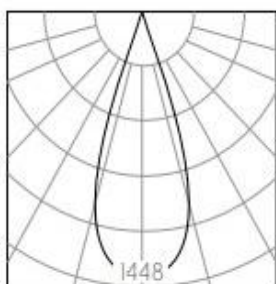

Product Specification

Luminaire Wattage	8W
Luminaire Color	■ White □ Black
Light Source	Osram3030
Color Temperature	2700K/3000K/4000K/5000K
Color Rendering Index	Ra≥90
Beam Angle	24°/45°
Luminous Flux	440lm at 3000K
Driver	P63-4806C-BM18
Input	AC220-240V 50-60Hz
Output	DC150mA 1X6W
Class	Class III
IP Degree	IP20
Inner Box	12.5X3.5X3cm
Carton Size	
QTY/CTN	PCS/CTN
Net Weight	KG/PCS

Model No.

DC.TB0308-1

CONTACT US FOR MORE DETAILS

WebLink

Light Distribution

24°

45°

h(m)	E(lx)	D(m)
		24°
1	1447	0.45
2	361	0.91
3	160	1.36
4	90	1.82

h(m)	E(lx)	D(m)
		45°
1	906	0.71
2	226	1.43
3	100	2.14
4	56	2.85