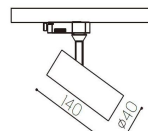

Ledoux

Product Data Sheet

Product Description

Model No. TSU0506S-C

CONTACT US FOR MORE DETAILS

Product Specification

Luminaire Wattage	6W
Luminaire Color	□ White ■ Black
Light Source	PHILIPS 1201
Color Temperature	2700K/3000K/4000K/5000K
Color Rendering Index	Ra>90
Beam Angle	15°/24°/36°/50°
Luminous Flux	493lm at 3000K
Driver	LS-6-150
Power Factor (PF)	≥0.90
Input	AC220-240V 50-60Hz
Output	DC150mA 25-42V
Class	Class 1
IP Degree	IP20
Adaptor	One Phase/Three Phase
Inner Box	25.5*12.5*7cm
Carton Size	52*40*30cm
QTY/CTN	24PCS/CTN
Net Weight	0.35KG/PCS