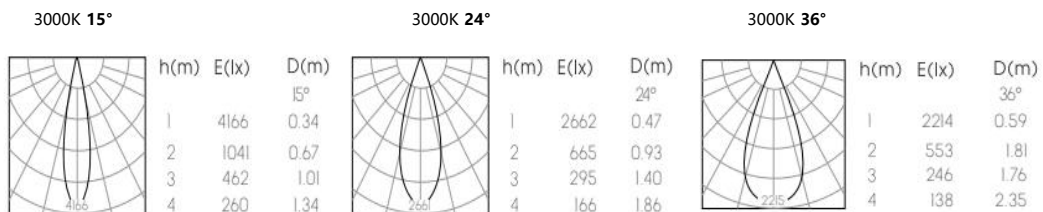

Light Distribution