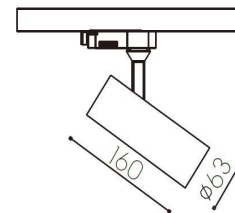

Product Description

Eos track spot light is featured by housing as heatsink. This not only makes its simple modern appearance also guarantee LED lifespan and lighting output. Also hidden light source makes healthy and comfortable lights. for small space and high end club museum hotel gallery and etc. Together with inner ring of optional colors the fitting becomes fresh and attractive. Simple slim housing makes it applicable museum,hotel,gallery and etc. Together with inner ring of optional colors the fitting becomes fresh and attractive.

Product Specification

Luminaire Wattage	15W
Luminaire Color	☐ White ☒ Black
Light Source	
Color Temperature	2700K-6000K
Color Rendering Index	Ra≥90
Beam Angle	15°/24°/36°
Luminous Flux	900lm at 3000K
Driver	CY15WFU-40X350
Power Factor (PF)	≥0.90
Input	AC220-240V 50-60Hz
Output	DC350mA 35V
Class	Class I
IP Degree	IP20
Adaptor	One Phase/Three Phase
Inner Box	25.5*10*7.5cm
Carton Size	53.5*32*32cm
QTY/CTN	24PCS/CTN
Net Weight	0.82KG/PCS

Model No. **TSU0515-C**

CONTACT US FOR MORE DETAILS

WebLink