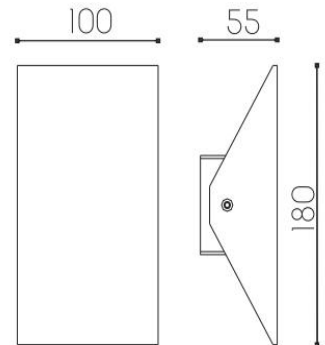

Product Description

This wall light series is a simple minimalistic design for indirect LED illumination with adjustable function. It is just like a switch on the wall after installation. Up and down adjustable free for different lighting shapes. White and black color optional.

Product Specification

Luminaire Wattage	6W
Luminaire Color	□ White ■ Black
Light Source	LUMINUS
Color Temperature	2700K/3000K/4000K/5000K
Color Rendering Index	Ra>90
Luminous Flux	440lm at 3000K
Driver	LD6W150
Power Factor (PF)	≥0.50
Input	AC100-240V 50-60Hz
Output	DC 150mA 35V
Class	Class I
IP Degree	IP20
Inner Box	19.5X12X6cm
Carton Size	41X38X32cm
QTY/CTN	30PCS/CTN
Net Weight	0.42KG/PCS

Model No.

WWS0306-C

CONTACT US FOR MORE DETAILS