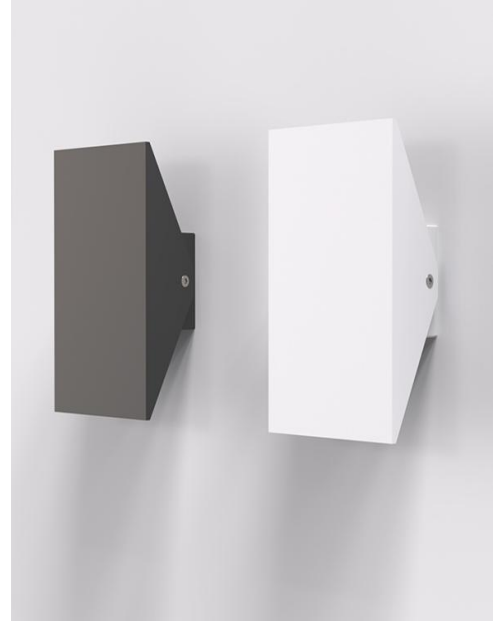

Product Description

This wall light series is a simple minimalistic design for indirect LED illumination with adjustable function. It is just like a switch on the wall after installation. Up and down adjustable free for different lighting shapes. White and black color optional.

Product Specification

Luminaire Wattage	6W
Luminaire Color	□ White ■ Black
Light Source	LUMINUS
Color Temperature	2700K/3000K/4000K/5000K
Color Rendering Index	Ra>90
Luminous Flux	440lm at 3000K
Driver	LD6W150
Power Factor (PF)	≥0.50
Input	AC100-240V 50-60Hz
Output	DC 150mA 35V
Class	Class I
IP Degree	IP20
Inner Box	19.5X12X6cm
Carton Size	41X38X32cm
QTY/CTN	30PCS/CTN
Net Weight	0.42KG/PCS

Model No.

WWS0306-C

CONTACT US FOR MORE DETAILS

Related references

LED POWER SUPPLIES

Constant current power supply

Triac

0-10V